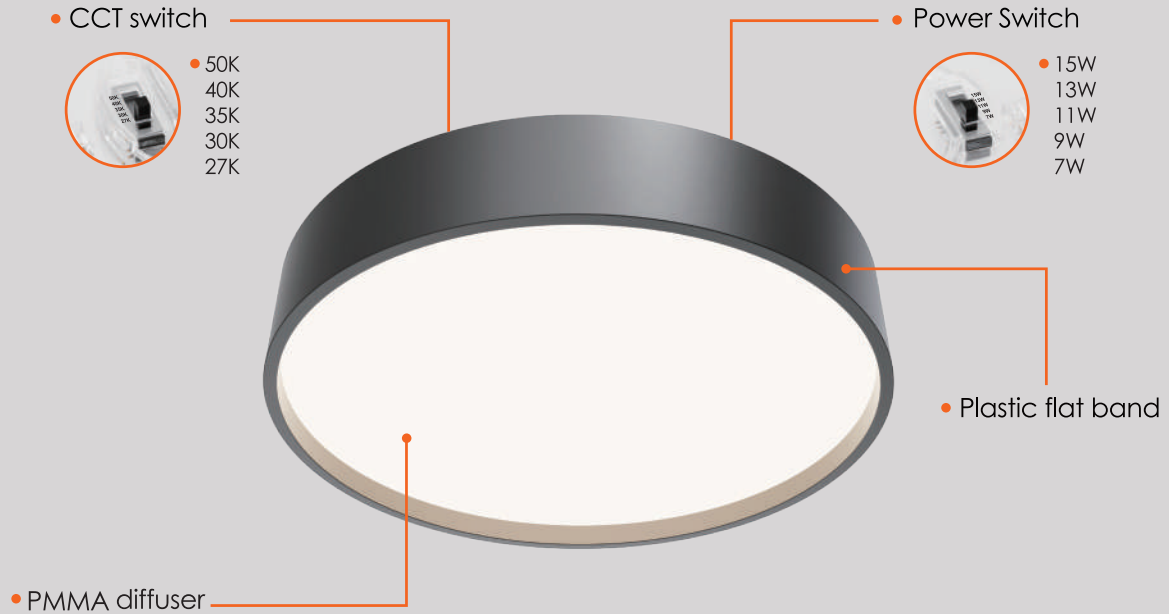

Features & Specifications

Construction	<ul style="list-style-type: none"> • Construction: Iron with PMMA diffuser • Multiple LED array for uniform illumination • CCT switches and Power switches are placed discretely on the ring • Modern flat band flush mount ceiling light surrounded by a white finish PMMA diffuser with low glow
Mounting	<ul style="list-style-type: none"> • Easy installation for remodel or new construction applications
Performance Data	<ul style="list-style-type: none"> • Available in 2700k/3000k/3500k/4000k/5000k selectable color temperature • Available in 7W/9W/11W/13W/15W adjustable wattage • 80+ CRI • Electrical ratings: 120v • Estimated life of over 100 000 hours to L70 • ELV&TRIACDimming • 2.5kV surge protection (standard) • Operating temperature: -20°C /-4°F to 40°C/104°F
Compliances	<ul style="list-style-type: none"> • ETL certified for damp locations • IP20

Dimensions & Weights

Model	VO-FB12W15-120-D-5Way
Diameter in.(cm)	12 in(304.8mm)
Height in. (cm)	2.36 in(60mm)
Net weight (lbs)	1.29

Product Details

Compatible Dimmers

BRAND	MODEL
LUTRON	DP-6WCL
LUTRON	DV600-P15
LUTRON	S600-P
LUTRON	DVCL-153PR
LUTRON	DVCL-153PR
LUTRON	MACL-153MLH-WH
LUTRON	P-PKG1W-WH-R
LUTRON	STCL-153MH-WH
LEVITON	R11-DSL06-1TW
LEVITON	R00-RNL06-0TW
LEVITON	R68-06674-P0T
LEVITON	R02-D26HD-1RW
TP-LINK	HS220