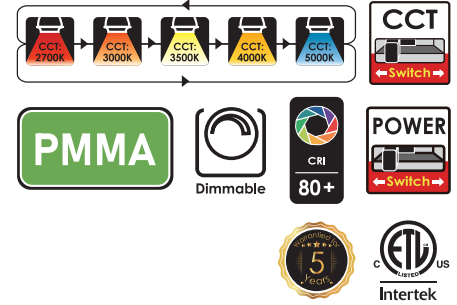

Project : _____
Type : _____
Drawn by : _____
Catalogue No. : _____
Date : _____

Specifications

Model No.	☐ VO-FB12W15-120-D-5Way/BK	☐ VO-FB12W15-120-D-5Way/WH	☐ VO-FB12W15-120-D-5Way/BN	
General	Watts	15/13/11/9/7W Adj	15/13/11/9/7W Adj	15/13/11/9/7W Adj
	HID Equivalent	75W	75W	75W
	Lumen	1000/860/730/580/460LM	1000/860/730/580/460LM	1000/860/730/580/460LM
	CCT	2700K/3000K/3500K/4000K/5000K	2700K/3000K/3500K/4000K/5000K	2700K/3000K/3500K/4000K/5000K
	Volts	120V	120V	120V
	CRI	>80	>80	>80
	Beam Angle	140°	140°	140°
	Hours Rated	50000 hours	50000 hours	50000 hours
Electrical	Min Compartment Size	Ø12"x2.36"	Ø12"x2.36"	Ø12"x2.36"
	Operating Frequency	50-60Hz	50-60Hz	50-60Hz
	Power Factor	>0.9	>0.9	>0.9
	Operating Position	Both Horizontal&Vertical	Both Horizontal&Vertical	Both Horizontal&Vertical
Physical	Surge Protection	Built-in surge protection-2.5KV	Built-in surge protection-2.5KV	Built-in surge protection-2.5KV
	Operating Temperature	-20°C /-4°F to 40°C/104°F	-20°C /-4°F to 40°C/104°F	-20°C /-4°F to 40°C/104°F
	Lens Material	PMMA	PMMA	PMMA
Additional Information	Housing Color	Black	White	White
	Weight (Kg)	0.58	0.58	0.58
	Additional Info	5 way CCT and 5 way wattage	5 way CCT and 5 way wattage	5 way CCT and 5 way wattage
Compliance	Warranty	5 years	5 years	5 years
	Safety Listing	CETLus-Listed	CETLus-Listed	CETLus-Listed
	Location Rating	Damp location	Damp location	Damp location
	Energy Star	No	No	No
	DLC Approved	No	No	No
DLC ID	No	No	No