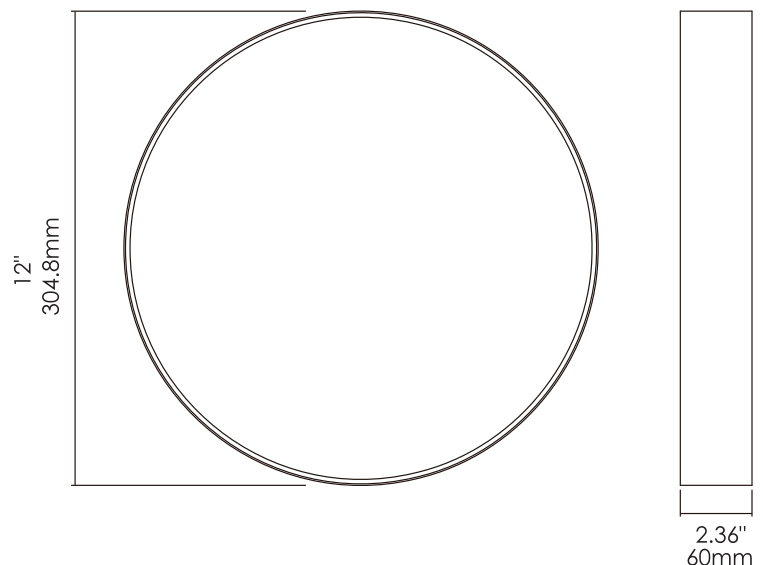

Project : _____
 Type : _____
 Drawn by : _____
 Catalogue No. : _____
 Date : _____

Specifications

Model No.	<input type="checkbox"/> VO-FB12W15-120-D-5Way/BK	<input type="checkbox"/> VO-FB12W15-120-D-5Way/WH	<input type="checkbox"/> VO-FB12W15-120-D-5Way/BN	
General	Watts	15/13/11/9/7W Adj	15/13/11/9/7W Adj	15/13/11/9/7W Adj
	HID Equivalent	75W	75W	75W
	Lumen	1000/860/730/580/460LM	1000/860/730/580/460LM	1000/860/730/580/460LM
	CCT	2700K/3000K/3500K/4000K/5000K	2700K/3000K/3500K/4000K/5000K	2700K/3000K/3500K/4000K/5000K
	Volts	120V	120V	120V
	CRI	>80	>80	>80
	Beam Angle	140°	140°	140°
	Hours Rated	50000 hours	50000 hours	50000 hours
Electrical	Min Compartment Size	Ø12"x2.36"	Ø12"x2.36"	Ø12"x2.36"
	Operating Frequency	50-60Hz	50-60Hz	50-60Hz
	Power Factor	>0.9	>0.9	>0.9
	Operating Position	Both Horizontal&Vertical	Both Horizontal&Vertical	Both Horizontal&Vertical
Physical	Surge Protection	Built-in surge protection-2.5KV	Built-in surge protection-2.5KV	Built-in surge protection-2.5KV
	Operating Temperature	-20°C /-4°F to 40°C/104°F	-20°C /-4°F to 40°C/104°F	-20°C /-4°F to 40°C/104°F
	Lens Material	PMMA	PMMA	PMMA
Additional Information	Housing Color	Black	White	White
	Weight (Kg)	0.58	0.58	0.58
	Additional Info	5 way CCT and 5 way wattage	5 way CCT and 5 way wattage	5 way CCT and 5 way wattage
Compliance	Warranty	5 years	5 years	5 years
	Safety Listing	CETLus-Listed	CETLus-Listed	CETLus-Listed
	Location Rating	Damp location	Damp location	Damp location
	Energy Star	No	No	No
	DLC Approved	No	No	No
DLC ID	No	No	No	

Dimensions & Weights

Model	VO-FB12W15-120-D-5Way
Diameter in.(cm)	12 in(304.8mm)
Height in. (cm)	2.36 in(60mm)
Net weight (lbs)	1.29

Product Details

Compatible Dimmers

BRAND	MODEL
LUTRON	DP-6WCL
LUTRON	DV600-P15
LUTRON	S600-P
LUTRON	DVCL-153PR
LUTRON	DVCL-153PR
LUTRON	MACL-153MLH-WH
LUTRON	P-PKG1W-WH-R
LUTRON	STCL-153MH-WH
LEVITON	R11-DSL06-1TW
LEVITON	R00-RNL06-0TW
LEVITON	R68-06674-P0T
LEVITON	R02-D26HD-1RW
TP-LINK	HS220