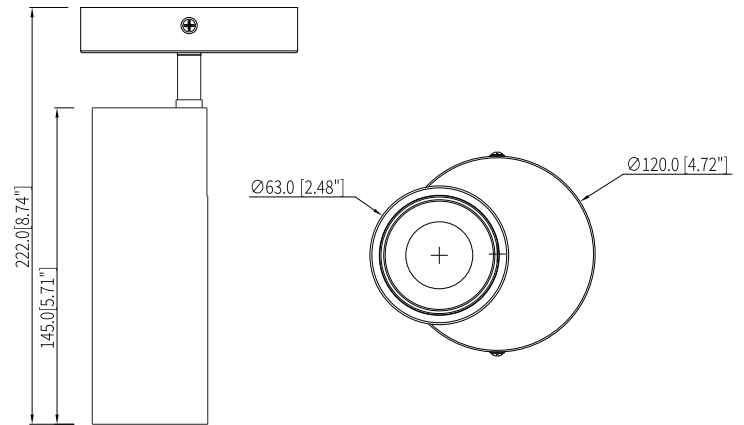

## Specifications

Model No.		<input type="checkbox"/> VO-TRKW20MP-120-5WAY/WH	<input type="checkbox"/> VO-TRKW20MP-120-5WAY/BK
General	Watts	20/15/10W ADJ	20/15/10W ADJ
	Halogen Equivalent	50W	50W
	Lumen	900-1800lm	900-1800lm
	Base	Top disk	Top disk
	CCT	2700K/3000K/3500K/4000K/5000K	2700K/3000K/3500K/4000K/5000K
	Volts	AC120V	AC120V
	CRI	>90	>90
	Beam Angel	36°	36°
	Hours Rated	50000 hours	50000 hours
Electrical	Operating Frequency	60Hz	60Hz
	Power Factor	>0.9	>0.9
	Operating Position	Damp Location	Damp Location
	Operating Temperature	-20°C /-4°F to 40°C/104°F	-20°C /-4°F to 40°C/104°F
Physical	Lens Material	PC	PC
	Housing Color	White	Black
Additional Information	Additional Info	CCT adjustable	CCT adjustable
	Warranty	5 Years	5 Years
	Rated For Enclosed Fixture	No	No
Compliance	Safety Listing	ETL Listed	ETL Listed
	Location Rating	Damp	Damp
	DLC Approved	Yes	Yes
	DLC ID	Under Application	Under Application

## Dimensions & Weights

Model	VO-TRKW20MP-120-5WAY
Diameter in.(cm)	2.48in(6.3cm)
Height in. (cm)	5.71in(14.5cm) 8.74in(22.2cm)
Net weight lbs (kg)	1.57lb(0.71kg)

VO-TRKW20MP-120-5WAY