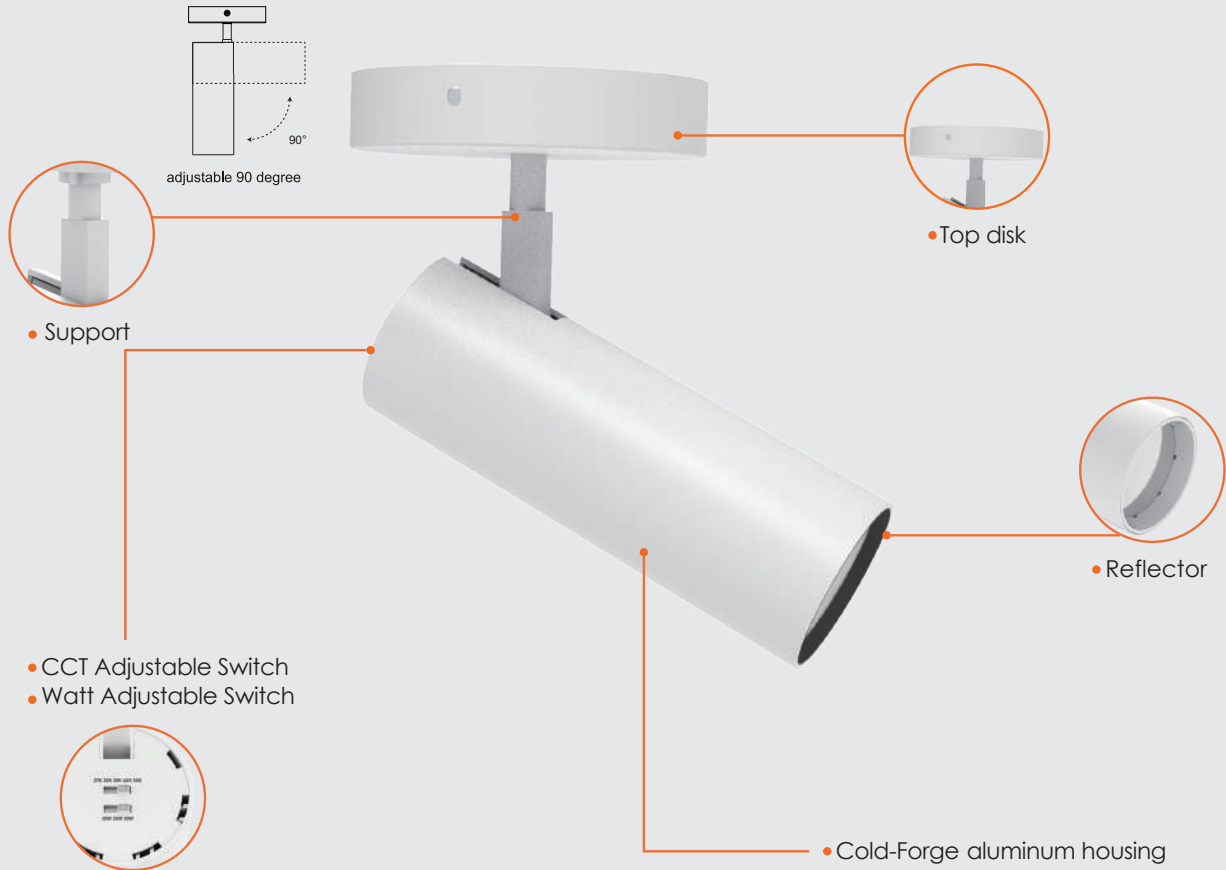

## Features & Specifications

<b>Construction</b>	<ul style="list-style-type: none"> <li>• Cold-forged aluminum heat sinks, which are optimal for heat control to ensure quality</li> <li>• Can pivot +/-90° vertically and rotate 350° horizontally.</li> <li>• Equipped with CCT and Power adjusting switch</li> <li>• Daisy connection with very convenient replacement in 1 minute</li> </ul>
<b>Mounting</b>	<ul style="list-style-type: none"> <li>• Available with surface-mounted installation</li> </ul>
<b>Performance Data</b>	<ul style="list-style-type: none"> <li>• Wattage 20/15/10W, CCT 2700K/3000/3500/4000/5000K selectable</li> <li>• 90+ CRI</li> <li>• Electrical ratings: AC120V</li> <li>• High-Efficacy with precise Center Beam Candle Power</li> <li>• No dimming</li> <li>• Operating temperature: -20°C ~40°C (-4°F~104°F)</li> </ul>
<b>Compliances</b>	<ul style="list-style-type: none"> <li>• ETL certified for damp locations</li> <li>• IP20</li> <li>• DLC Premium</li> </ul>
<b>Application</b>	<ul style="list-style-type: none"> <li>• Stores, show rooms, restaurants and various commercial &amp; residential spaces.</li> </ul>

## Dimensions & Weights

Model	VO-TRKW20MP-120-5WAY
Diameter in.(cm)	2.48in(6.3cm)
Height in. (cm)	5.71in(14.5cm) 8.74in(22.2cm)
Net weight lbs (kg)	1.57lb(0.71kg)

VO-TRKW20MP-120-5WAY

### Product Details

Black/White