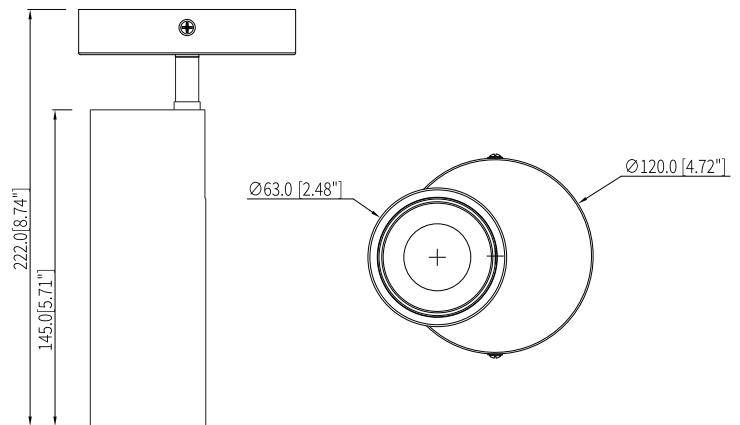

Project : _____
 Type : _____
 Drawn by : _____
 Catalogue No. : _____
 Date : _____

Specifications

Model No.		<input type="checkbox"/> VO-TRKW20MP-120-5WAY/WH	<input type="checkbox"/> VO-TRKW20MP-120-5WAY/BK
General	Watts	20/15/10W ADJ	20/15/10W ADJ
	Halogen Equivalent	50W	50W
	Lumen	900-1800lm	900-1800lm
	Base	Top disk	Top disk
	CCT	2700K/3000K/3500K/4000K/5000K	2700K/3000K/3500K/4000K/5000K
	Volts	AC120V	AC120V
	CRI	>90	>90
	Beam Angel	36°	36°
	Hours Rated	50000 hours	50000 hours
Electrical	Operating Frequency	60Hz	60Hz
	Power Factor	>0.9	>0.9
	Operating Position	Damp Location	Damp Location
	Operating Temperature	-20°C /-4°F to 40°C/104°F	-20°C /-4°F to 40°C/104°F
Physical	Lens Material	PC	PC
	Housing Color	White	Black
Additional Information	Additional Info	CCT adjustable	CCT adjustable
	Warranty	5 Years	5 Years
	Rated For Enclosed Fixture	No	No
Compliance	Safety Listing	ETL Listed	ETL Listed
	Location Rating	Damp	Damp
	DLC Approved	Yes, Premium 5.1	Yes, Premium 5.1
	DLC ID	S-DM4PN9	S-DM4PN9

Dimensions & Weights

Model	VO-TRKW20MP-120-5WAY
Diameter in.(cm)	2.48in(6.3cm)
Height in. (cm)	5.71in(14.5cm) 8.74in(22.2cm)
Net weight lbs(kg)	1.57lb(0.71kg)

VO-TRKW20MP-120-5WAY

Product Details

Black/White