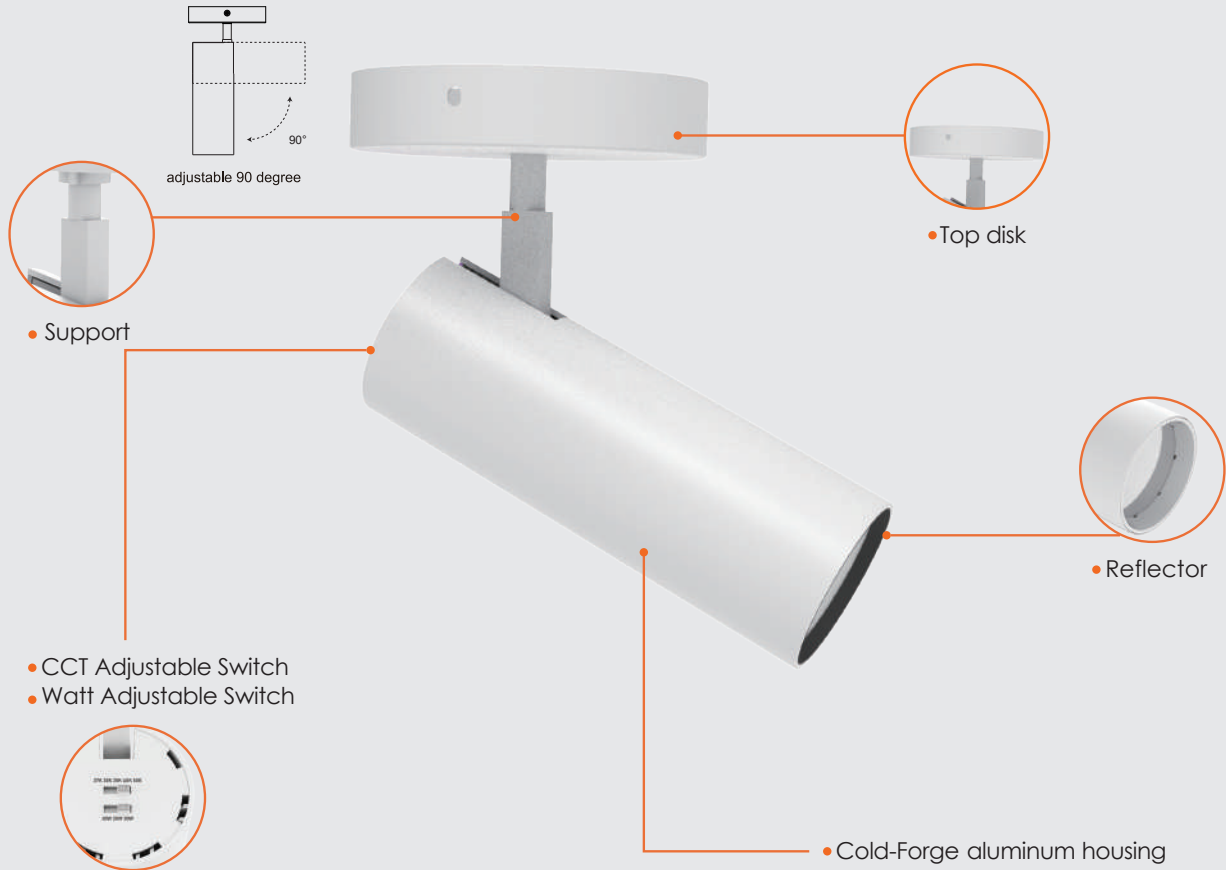

Features & Specifications

Construction	<ul style="list-style-type: none"> • Cold-forged aluminum heat sinks, which are optimal for heat control to ensure quality • Can pivot +/-90° vertically and rotate 350° horizontally. • Equipped with CCT and Power adjusting switch • Daisy connection with very convenient replacement in 1 minute
Mounting	<ul style="list-style-type: none"> • Available with surface-mounted installation
Performance Data	<ul style="list-style-type: none"> • Wattage 20/15/10W, CCT 2700K/3000/3500/4000/5000K selectable • 90+ CRI • Electrical ratings: AC 120V • High-Efficacy with precise Center Beam Candle Power • No dimming • Operating temperature: -20°C ~40°C (-4°F~104°F)
Compliances	<ul style="list-style-type: none"> • ETL certified for damp locations • IP20 • DLC Premium
Application	<ul style="list-style-type: none"> • Stores, show rooms, restaurants and various commercial & residential spaces.

Dimensions & Weights

Model	VO-TRKW20MP-120-5WAY
Diameter in.(cm)	2.48in(6.3cm)
Height in. (cm)	5.71in(14.5cm) 8.74in(22.2cm)
Net weight lbs(kg)	1.57lb(0.71kg)

VO-TRKW20MP-120-5WAY

Product Details

Black/White