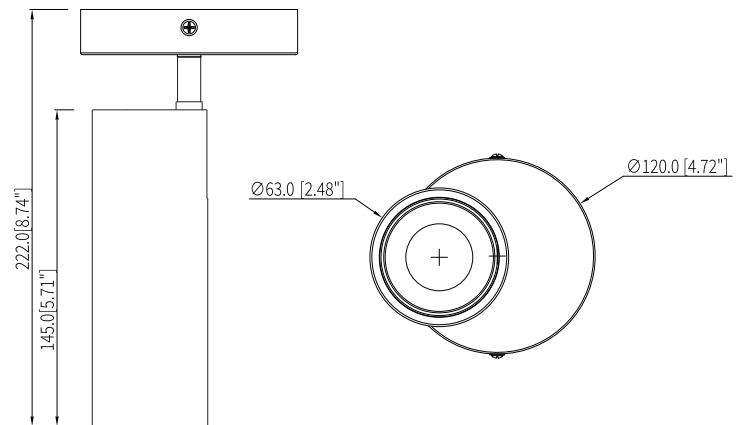

### Specifications

Model No.		<input type="checkbox"/> VO-TRKW20MP-120-5WAY/WH	<input type="checkbox"/> VO-TRKW20MP-120-5WAY/BK
General	Watts	20/15/10W ADJ	20/15/10W ADJ
	Halogen Equivalent	50W	50W
	Lumen	900-1800lm	900-1800lm
	Base	Top disk	Top disk
	CCT	2700K/3000K/3500K/4000K/5000K	2700K/3000K/3500K/4000K/5000K
	Volts	AC120V	AC120V
	CRI	>90	>90
	Beam Angel	36°	36°
	Hours Rated	50000 hours	50000 hours
Electrical	Operating Frequency	60Hz	60Hz
	Power Factor	>0.9	>0.9
	Operating Position	Damp Location	Damp Location
	Operating Temperature	-20°C /-4°F to 40°C/104°F	-20°C /-4°F to 40°C/104°F
Physical	Lens Material	PC	PC
	Housing Color	White	Black
Additional Information	Additional Info	CCT adjustable	CCT adjustable
	Warranty	5 Years	5 Years
	Rated For Enclosed Fixture	No	No
Compliance	Safety Listing	ETL Listed	ETL Listed
	Location Rating	Damp	Damp
	DLC Approved	Yes, Premium 5.1	Yes, Premium 5.1
	DLC ID	S-DM4PN9	S-DM4PN9

### Dimensions & Weights

Model	VO-TRKW20MP-120-5WAY
Diameter in.(cm)	2.48in(6.3cm)
Height in. (cm)	5.71in(14.5cm) 8.74in(22.2cm)
Net weight lbs(kg)	1.57lb(0.71kg)

VO-TRKW20MP-120-5WAY