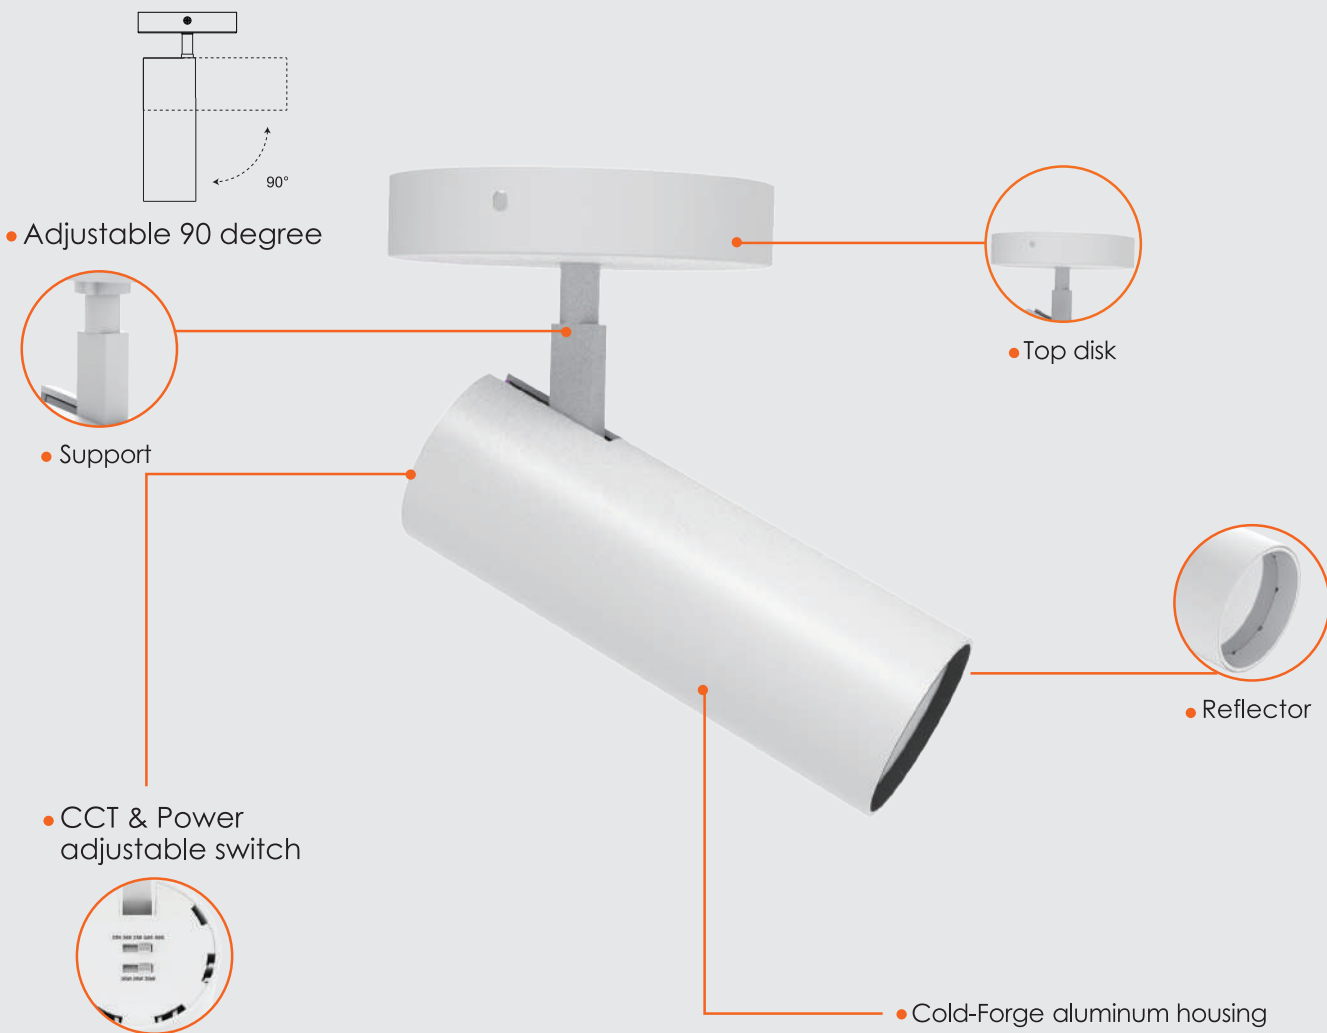

Product Details

Lumen Details

Model No	Power	2700K		3000K		3500K		4000K		5000K	
		Lumen Output (LM)	Efficiency (LM/W)	Lumen Output (LM)	Efficiency (LM/W)	Lumen Output (LM)	Efficiency (LM/W)	Lumen Output (LM)	Efficiency (LM/W)	Lumen Output (LM)	Efficiency (LM/W)
VO-TRKW20MP-120-5WAY	20W	1800	90	1800	90	1800	90	1800	90	1800	90
	15W	1350	90	1350	90	1350	90	1350	90	1350	90
	10W	900	90	900	90	900	90	900	90	900	90

Data is based upon tests performed in a controlled environment. Actual performance can vary depending on operating conditions. All products are subject to change or may be discontinued any time without notice. Please contact your Votatec customer service representative to confirm inventory levels at time of order