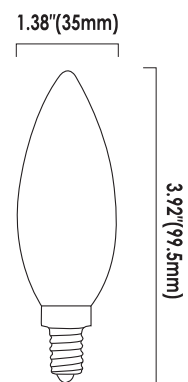

## Specifications

Model No.		<input type="checkbox"/> VO-FCAW5.5-120	<input type="checkbox"/> VO-FCAW5.5-120-30-F-D	<input type="checkbox"/> VO-FCA-WH-W5.5-120
General	CCT	<input type="checkbox"/> 2700K <input type="checkbox"/> 3000K <input type="checkbox"/> 4000K <input type="checkbox"/> 5000K <input type="checkbox"/> 6000K	3000K	<input type="checkbox"/> 3000K <input type="checkbox"/> 4000K <input type="checkbox"/> 5000K
	Watts	5.5W	5.5W	5.5W
	Lumen	600Lm	600Lm	600Lm
	Base	E12(Anti-shock)	E12(Anti-shock)	E12(Anti-shock)
	Volts	120V	120V	120V
	CRI	>80	>80	>80
	Beam Angle	360°	360°	360°
	Hours Rated	15,000 Hrs	15,000 Hrs	15,000 Hrs
	Product Size	3.92"(H) x1.38"(Φ)	3.92"(H) x1.38"(Φ)	3.92"(H) x1.38"(Φ)
Electrical	IP Grade	IP20	IP20	IP20
	Power Factor	>0.7	>0.7	>0.7
	Storage temperature	-25°C ~ 40°C	-25°C ~ 40°C	-25°C ~ 40°C
Physical	Operating Temperature	-25°C ~ 40°C	-25°C ~ 40°C	-25°C ~ 40°C
	Lens Material	Glass	Glass	Glass
	Bulb Head Color	Clear	Clear	Clear
Additional Information	Weight (g)	16 (±2g)	14 (±2g)	14 (±2g)
	Additional Info	Dimmable	Dimmable	Dimmable
	Rated For Enclosed Fixture	No	No	No
Compliance	Warranty	3Years	3Years	3Years
	Certification	cUL	cUL	cUL

## Dimensions & Weights

Model	VO-FCAW5.5-120	VO-FCAW5.5-120-30-F-D	VO-FCA-WH-W5.5-120
Diameter in. (mm)	1.38(35)	1.38(35)	1.38(35)
Height in. (mm)	3.92(99.5)	3.92(99.5)	3.92(99.5)
Net weight (g)	16(±2g)	14(±2g)	14(±2g)

VO-FCAW5.5-120

VO-FCAW5.5-120-30-F-D

VO-FCA-WH-W5.5-120

**Product Details**

**Lumen Details**

Model No.:	Watts (W)	2700K		3000K		4000K		5000K		6000K	
		Lumen Output (LM)	Efficiency (LM/W)	Lumen Output (LM)	Efficiency (LM/W)	Lumen Output (LM)	Efficiency (LM/W)	Lumen Output (LM)	Efficiency (LM/W)	Lumen Output (LM)	Efficiency (LM/W)
VO-FCAW5.5-120	5.5W	662	126	613	118	646	125	651	137	633	144
VO-FCAW5.5-120-30-F-D	5.5W	/	/	599	117	/	/	/	/	/	/
VO-FCA-WH-W5.5-120	5.5W			579	119	649	129	600	109		