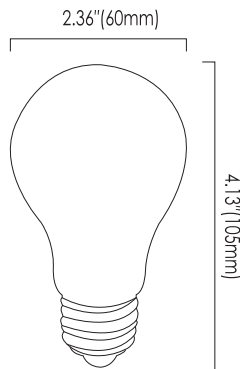

Project : _____
 Type : _____
 Drawn by : _____
 Catalogue No. : _____
 Date : _____

VO-FA19W7-120

VO-FA19W8-120-30-D-M

VO-FA19-WH-W7-120
White Filament

Specifications

Model No.		☐ VO-FA19W7-120	☐ VO-FA19W8-120-30-D-M	☐ VO-FA19-WH-W7-120
General	CCT	☐3000K ☐4000K ☐5000K	3000K	☐3000K ☐4000K ☐5000K
	Watts	7W	8W	7W
	Lumen	800Lm	800Lm	800Lm
	Base	E26	E26	E26
	Volts	120V	120V	120V
	CRI	>80	>80	>80
	Beam Angle	360°	360°	360°
	Hours Rated	15,000Hrs	15,000Hrs	15,000Hrs
	Product Size	4.13"(H) x2.36"(Φ)	4.13"(H) x2.36"(Φ)	4.13"(H) x2.36"(Φ)
Electrical	IP Grade	IP20	IP20	IP20
	Power Factor	>0.7	>0.7	>0.7
	Storage temperature	-25°C ~ 40°C	-25°C ~ 40°C	-25°C ~ 40°C
	Operating Temperature	-25°C ~ 40°C	-25°C ~ 40°C	-25°C ~ 40°C
Physical	Lens Material	Glass	Glass	Glass
	Bulb Head Color	Clear	Milky	Clear
	Weight (g)	35 (±5g)	35 (±5g)	35 (±5g)
Additional Information	Additional Info	Dimmable	Dimmable	Dimmable
	Rated For Enclosed Fixture	No	No	No
	Warranty	3Years	3Years	3Years
Compliance	Certification	cUL	cUL	cUL

Compliances

- cUL
- IP20

Dimensions & Weights

Model No.	VO-FA19W7-120	VO-FA19W8-120-30-D-M	VO-FA19-WH-W7-120
Diameter in. (mm)	2.36(60)	2.36(60)	2.36(60)
Height in. (mm)	4.13(105)	4.13(105)	4.13(105)
Net weight(g)	35(±5g)	35(±5g)	35(±5g)

VO-FA19W7-120

VO-FA19W8-120-30-D-M

VO-FA19-WH-W7-120
White Filament

Product Details

Lumen Details

Model No.:	Watts (W)	2700K		3000K		4000K		5000K		6000K	
		Lumen Output (LM)	Efficiency (LM/W)	Lumen Output (LM)	Efficiency (LM/W)	Lumen Output (LM)	Efficiency (LM/W)	Lumen Output (LM)	Efficiency (LM/W)	Lumen Output (LM)	Efficiency (LM/W)
VO-FA19W7-120	7W	/	/	825	136	871	144	870	145	/	/
VO-FA19W8-120-30-D-M	8W	/	/	835	125	/	/	/	/	/	/
VO-FA19-WH-W7-120	7W	/	/	832	118	842	120	800	114	/	/