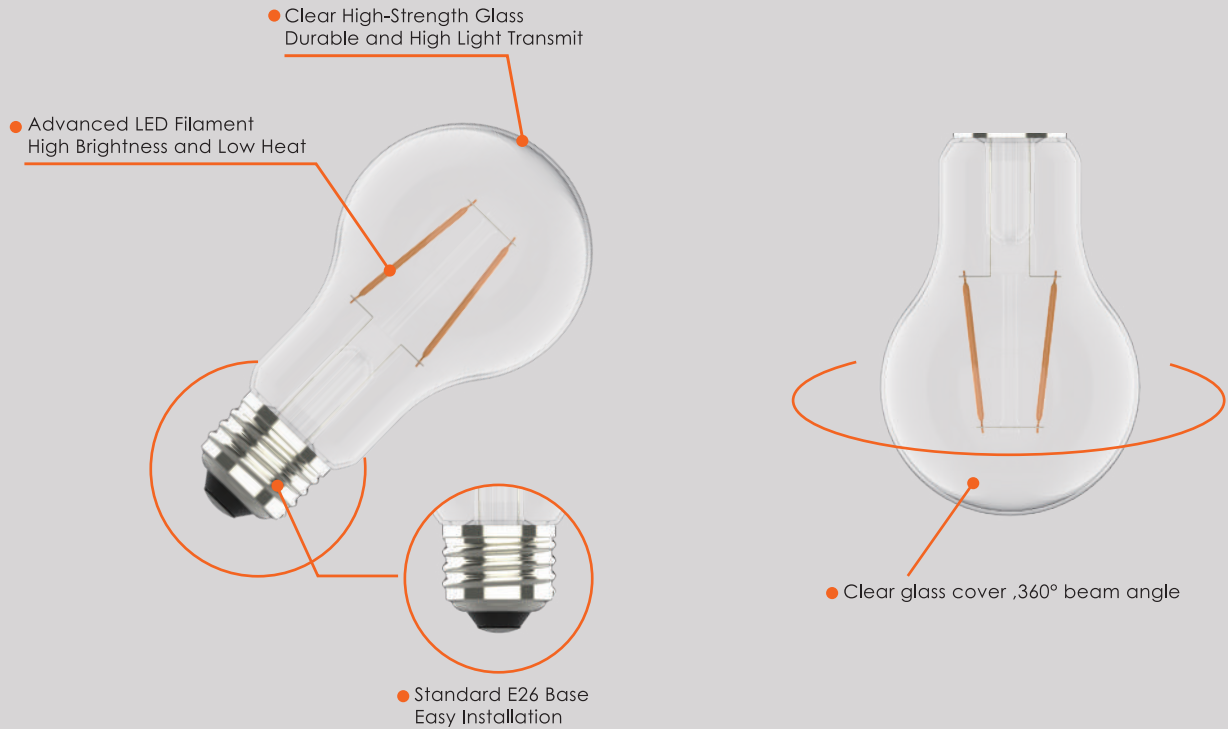

Project : _____
 Type : _____
 Drawn by : _____
 Catalogue No. : _____
 Date : _____

VO-FA19W7-120

VO-FA19W8-120-30-D-M

VO-FA19-WH-W7-120
White Filament

Specifications

Model No.		☐ VO-FA19W7-120	☐ VO-FA19W8-120-30-D-M	☐ VO-FA19-WH-W7-120
General	CCT	☐3000K ☐4000K ☐5000K	3000K	☐3000K ☐4000K ☐5000K
	Watts	7W	8W	7W
	Lumen	800Lm	800Lm	800Lm
	Base	E26	E26	E26
	Volts	120V	120V	120V
	CRI	>80	>80	>80
	Beam Angle	360°	360°	360°
	Hours Rated	15,000Hrs	15,000Hrs	15,000Hrs
	Product Size	4.13"(H) x2.36"(Φ)	4.13"(H) x2.36"(Φ)	4.13"(H) x2.36"(Φ)
Electrical	IP Grade	IP20	IP20	IP20
	Power Factor	>0.7	>0.7	>0.7
	Storage temperature	-25°C ~ 40°C	-25°C ~ 40°C	-25°C ~ 40°C
	Operating Temperature	-25°C ~ 40°C	-25°C ~ 40°C	-25°C ~ 40°C
Physical	Lens Material	Glass	Glass	Glass
	Bulb Head Color	Clear	Milky	Clear
	Weight (g)	35 (±5g)	35 (±5g)	35 (±5g)
Additional Information	Additional Info	Dimmable	Dimmable	Dimmable
	Rated For Enclosed Fixture	No	No	No
	Warranty	3Years	3Years	3Years
Compliance	Certification	cUL	cUL	cUL

Compliances

- cUL
- IP20

Dimensions & Weights

Model No.	VO-FA19W7-120	VO-FA19W8-120-30-D-M	VO-FA19-WH-W7-120
Diameter in. (mm)	2.36(60)	2.36(60)	2.36(60)
Height in. (mm)	4.13(105)	4.13(105)	4.13(105)
Net weight(g)	35(±5g)	35(±5g)	35(±5g)

VO-FA19W7-120

VO-FA19W8-120-30-D-M

VO-FA19-WH-W7-120
White Filament

Product Details

Lumen Details

Model No.:	Watts (W)	2700K		3000K		4000K		5000K		6000K	
		Lumen Output (LM)	Efficiency (LM/W)	Lumen Output (LM)	Efficiency (LM/W)	Lumen Output (LM)	Efficiency (LM/W)	Lumen Output (LM)	Efficiency (LM/W)	Lumen Output (LM)	Efficiency (LM/W)
VO-FA19W7-120	7W	/	/	825	136	871	144	870	145	/	/
VO-FA19W8-120-30-D-M	8W	/	/	835	125	/	/	/	/	/	/
VO-FA19-WH-W7-120	7W	/	/	832	118	842	120	800	114	/	/