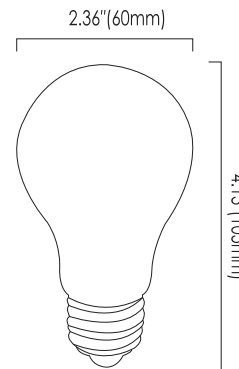

Project : _____
 Type : _____
 Drawn by : _____
 Catalogue No. : _____
 Date : _____

VO-FA19W7-120

VO-FA19W8-120-30-D-M

VO-FA19-WH-W7-120
White Filament

Specifications

Model No.		☐ VO-FA19W7-120	☐ VO-FA19W8-120-30-D-M	☐ VO-FA19-WH-W7-120
General	CCT	☐3000K ☐4000K ☐5000K	3000K	☐3000K ☐4000K ☐5000K
	Watts	7W	8W	7W
	Lumen	800Lm	800Lm	800Lm
	Base	E26	E26	E26
	Volts	120V	120V	120V
	CRI	>80	>80	>80
	Beam Angle	360°	360°	360°
	Hours Rated	15,000Hrs	15,000Hrs	15,000Hrs
	Product Size	4.13"(H) x2.36"(Φ)	4.13"(H) x2.36"(Φ)	4.13"(H) x2.36"(Φ)
Electrical	IP Grade	IP20	IP20	IP20
	Power Factor	>0.7	>0.7	>0.7
	Storage temperature	-25°C ~ 40°C	-25°C ~ 40°C	-25°C ~ 40°C
	Operating Temperature	-25°C ~ 40°C	-25°C ~ 40°C	-25°C ~ 40°C
Physical	Lens Material	Glass	Glass	Glass
	Bulb Head Color	Clear	Milky	Clear
	Weight (g)	35 (±5g)	35 (±5g)	35 (±5g)
Additional Information	Additional Info	Dimmable	Dimmable	Dimmable
	Rated For Enclosed Fixture	No	No	No
	Warranty	3Years	3Years	3Years
Compliance	Certification	cUL	cUL	cUL

Compliances

- cUL
- IP20

Dimensions & Weights

Model No.	VO-FA19W7-120	VO-FA19W8-120-30-D-M	VO-FA19-WH-W7-120
Diameter in. (mm)	2.36(60)	2.36(60)	2.36(60)
Height in. (mm)	4.13(105)	4.13(105)	4.13(105)
Net weight(g)	35(±5g)	35(±5g)	35(±5g)

VO-FA19W7-120

VO-FA19W8-120-30-D-M

VO-FA19-WH-W7-120
White Filament

Product Details

Lumen Details

Model No.:	Watts (W)	2700K		3000K		4000K		5000K		6000K	
		Lumen Output (LM)	Efficiency (LM/W)	Lumen Output (LM)	Efficiency (LM/W)	Lumen Output (LM)	Efficiency (LM/W)	Lumen Output (LM)	Efficiency (LM/W)	Lumen Output (LM)	Efficiency (LM/W)
VO-FA19W7-120	7W	/	/	825	136	871	144	870	145	/	/
VO-FA19W8-120-30-D-M	8W	/	/	835	125	/	/	/	/	/	/
VO-FA19-WH-W7-120	7W	/	/	832	118	842	120	800	114	/	/