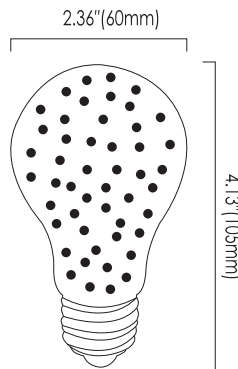

Project : _____
 Type : _____
 Drawn by : _____
 Catalogue No. : _____
 Date : _____

VO-FA19W7-120

VO-FA19W8-120-30-D-M

VO-FA19-WH-W7-120
White Filament

Specifications

Model No.		☐ VO-FA19W7-120	☐ VO-FA19W8-120-30-D-M	☐ VO-FA19-WH-W7-120
General	CCT	☐3000K ☐4000K ☐5000K	3000K	☐3000K ☐4000K ☐5000K
	Watts	7W	8W	7W
	Lumen	800Lm	800Lm	800Lm
	Base	E26	E26	E26
	Volts	120V	120V	120V
	CRI	>80	>80	>80
	Beam Angle	360°	360°	360°
	Hours Rated	15,000Hrs	15,000Hrs	15,000Hrs
	Product Size	4.13"(H) x2.36"(Φ)	4.13"(H) x2.36"(Φ)	4.13"(H) x2.36"(Φ)
Electrical	IP Grade	IP20	IP20	IP20
	Power Factor	>0.7	>0.7	>0.7
	Storage temperature	-25°C ~ 40°C	-25°C ~ 40°C	-25°C ~ 40°C
	Operating Temperature	-25°C ~ 40°C	-25°C ~ 40°C	-25°C ~ 40°C
Physical	Lens Material	Glass	Glass	Glass
	Bulb Head Color	Clear	Milky	Clear
	Weight (g)	35 (±5g)	35 (±5g)	35 (±5g)
Additional Information	Additional Info	Dimmable	Dimmable	Dimmable
	Rated For Enclosed Fixture	No	No	No
	Warranty	3Years	3Years	3Years
Compliance	Certification	cUL	cUL	cUL

Compliances

- cUL
- IP20

Dimensions & Weights

Model No.	VO-FA19W7-120	VO-FA19W8-120-30-D-M	VO-FA19-WH-W7-120
Diameter in. (mm)	2.36(60)	2.36(60)	2.36(60)
Height in. (mm)	4.13(105)	4.13(105)	4.13(105)
Net weight(g)	35(±5g)	35(±5g)	35(±5g)

VO-FA19W7-120

VO-FA19W8-120-30-D-M

VO-FA19-WH-W7-120
White Filament

Product Details

Lumen Details

Model No.:	Watts (W)	2700K		3000K		4000K		5000K		6000K	
		Lumen Output (LM)	Efficiency (LM/W)	Lumen Output (LM)	Efficiency (LM/W)	Lumen Output (LM)	Efficiency (LM/W)	Lumen Output (LM)	Efficiency (LM/W)	Lumen Output (LM)	Efficiency (LM/W)
VO-FA19W7-120	7W	/	/	825	136	871	144	870	145	/	/
VO-FA19W8-120-30-D-M	8W	/	/	835	125	/	/	/	/	/	/
VO-FA19-WH-W7-120	7W	/	/	832	118	842	120	800	114	/	/