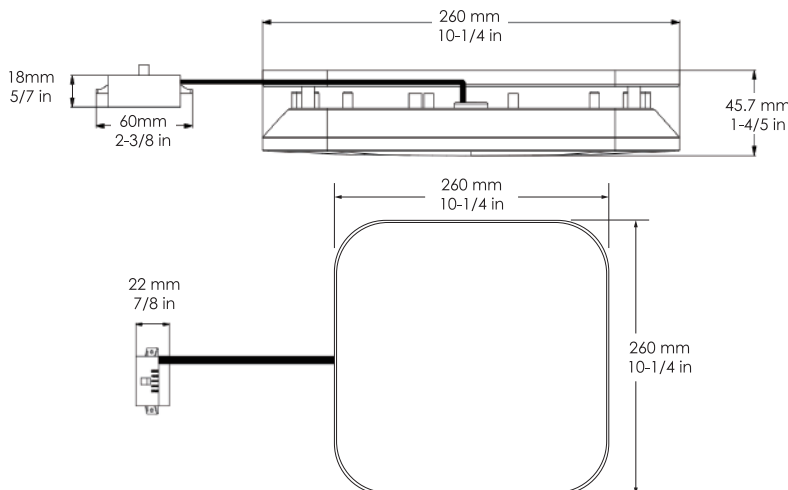

Project : _____
 Type : _____
 Drawn by : _____
 Catalogue No. : _____
 Date : _____

Specifications

Model No.		□ VO-FN4-LED-5WAY
General	Watts	19W
	Compatible with	VO-FN4W18-AC-50, VO-FN4W25-AC-80, VO-FN4W26-AC-100
	Lumen	1000Lm
	CCT	2700K/3000K/3500K/4000K/5000K
	Volts	120V
	CRI	>90
	Beam Angle	120°
	Hours Rated	40000Hrs
	Min Compartment Size	10-1/4x10-1/4x1-4/5 inch
Electrical	Operating Frequency	60Hz
	Power Factor	>0.9
	Operating Position	Horizontal
	Surge Buster	1500kv
	Operating Temperature	-20°C-40°C
Physical	Housing Color	White
	Weight(Kg)	0.68kgs
Additional Information	Additional Info	5way CCT
	Rated For Enclosed Fixture	Yes
	Warranty	2years
Compliance	Safety Listing	cETLus-Listed
	Location Rating	Damp
	Energy Star	No
	DLC Approved	No

Dimensions & Weights

Model No.	VO-FN4-LED-5WAY
Diameter in. (cm)	10-1/4x10-1/4" (260*260mm)
Height in. (cm)	1-4/5" (45.7mm)
Net weight (kgs)	0.68kgs

Product Details

• Push & Lock Mudin Frame

• 2700K/3000K/3500K
4000K/5000K
5CCT Adjustable