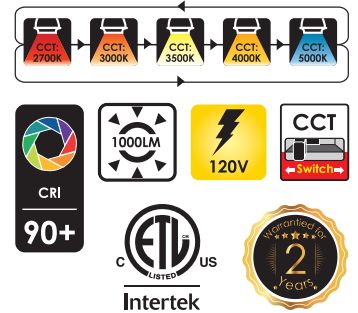

Project : _____
 Type : _____
 Drawn by : _____
 Catalogue No. : _____
 Date : _____

Specifications

Model No.		□ VO-FN4-LED-5WAY
General	Watts	19W
	Compatible with	VO-FN4W18-AC-50, VO-FN4W25-AC-80, VO-FN4W26-AC-100
	Lumen	1000Lm
	CCT	2700K/3000K/3500K/4000K/5000K
	Volts	120V
	CRI	>90
	Beam Angle	120°
	Hours Rated	40000Hrs
	Min Compartment Size	10-1/4x10-1/4x1-4/5 inch
Electrical	Operating Frequency	60Hz
	Power Factor	>0.9
	Operating Position	Horizontal
	Surge Buster	1500kv
	Operating Temperature	-20°C-40°C
Physical	Housing Color	White
	Weight(Kg)	0.68kgs
Additional Information	Additional Info	5way CCT
	Rated For Enclosed Fixture	Yes
	Warranty	2years
Compliance	Safety Listing	cETLus-Listed
	Location Rating	Damp
	Energy Star	No
	DLC Approved	No

Dimensions & Weights

Model No.	VO-FN4-LED-5WAY
Diameter in. (cm)	10-1/4x10-1/4" (260*260mm)
Height in. (cm)	1-4/5" (45.7mm)
Net weight (kgs)	0.68kgs

Product Details

• Push & Lock Mudin Frame

• 2700K/3000K/3500K
4000K/5000K
5CCT Adjustable