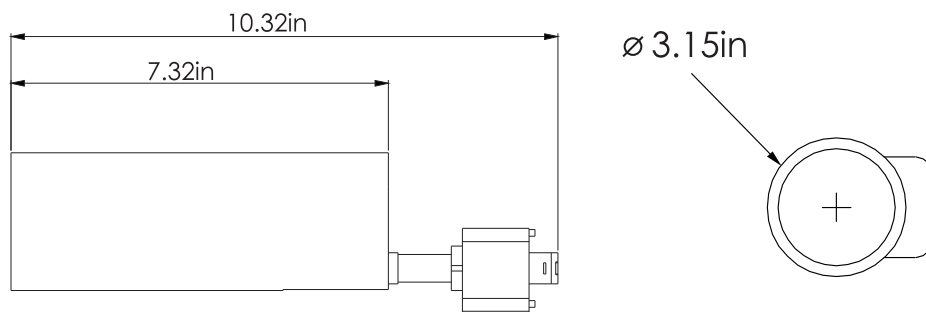

Project : _____
 Type : _____
 Drawn by : _____
 Catalogue No. : _____
 Date : _____

Specifications

Model No.	<input type="checkbox"/> VO-TRKW30-120-HL-5WAY/WH	<input type="checkbox"/> VO-TRKW30-120-HL-5WAY/BK	
General	Watts	30/25/20W	30/25/20W
	Lumen	1800-2700lm	1800-2700lm
	Base	halo base	halo base
	CCT	27/30/35/40/50K	27/30/35/40/50K
	Volts	AC120V	AC120V
	CRI	>90	>90
	Beam Angel	36°	36°
	Hours Rated	50000 hours	50000 hours
Electrical	Operating Frequency	60Hz	60Hz
	Power Factor	>0.9	>0.9
	Operating Position	Damp Location	Damp Location
	Operating Temperature	-4°F~113°F	-4°F~113°F
Physical	Lens Material	PC	PC
	Housing Color	White	Black
Additional Information	Additional Info	CCT+Power adjustable	CCT+Power adjustable
	Rated For Enclosed Fixture	NO	NO
	Warranty	5 Years	5 Years
Compliance	Safety Listing	cETL Listed	cETL Listed
	Location Rating	Damp	Damp
	Energy Star	No	No
	DLC Approved	Premium 5.1	Premium 5.1
DLC ID	S-NLXBHT	S-NLXBHT	

Features & Specifications

Construction	<ul style="list-style-type: none"> • Cold-forged aluminum heat sinks, which are optimal for heat control to ensure quality • Can pivot +/-90° vertically and rotate 350° horizontally. • CCT and power selector switch in housing • With halo base • Daisy connection with very convenient replacement in 1 minute
Mounting	<ul style="list-style-type: none"> • Available with suspending installation and surface-mounted installation
Performance Data	<ul style="list-style-type: none"> • 30/25/20W, 2700K/3000/3500/4000/5000K selectable • 90+ CRI • Electrical ratings: AC120V • High-Efficacy with precise Center Beam Candle Power • No dimming • Operating temperature: -20°C~45°C (-4°F~113°F)
Compliances	<ul style="list-style-type: none"> • cETL certified for damp locations • IP20 • DLC Premium

Dimensions & Weights

Model	VO-TRKW30
Diameter in.(cm)	3.15in(8cm)
Height in. (cm)	7.32in(18.59cm) 10.32in(26.21cm)
Net weight lbs(kg)	1.82lb(0.83kg)

VO-TRKW30-120-HL-5WAY

Product Details

Accessories(Order Separately)