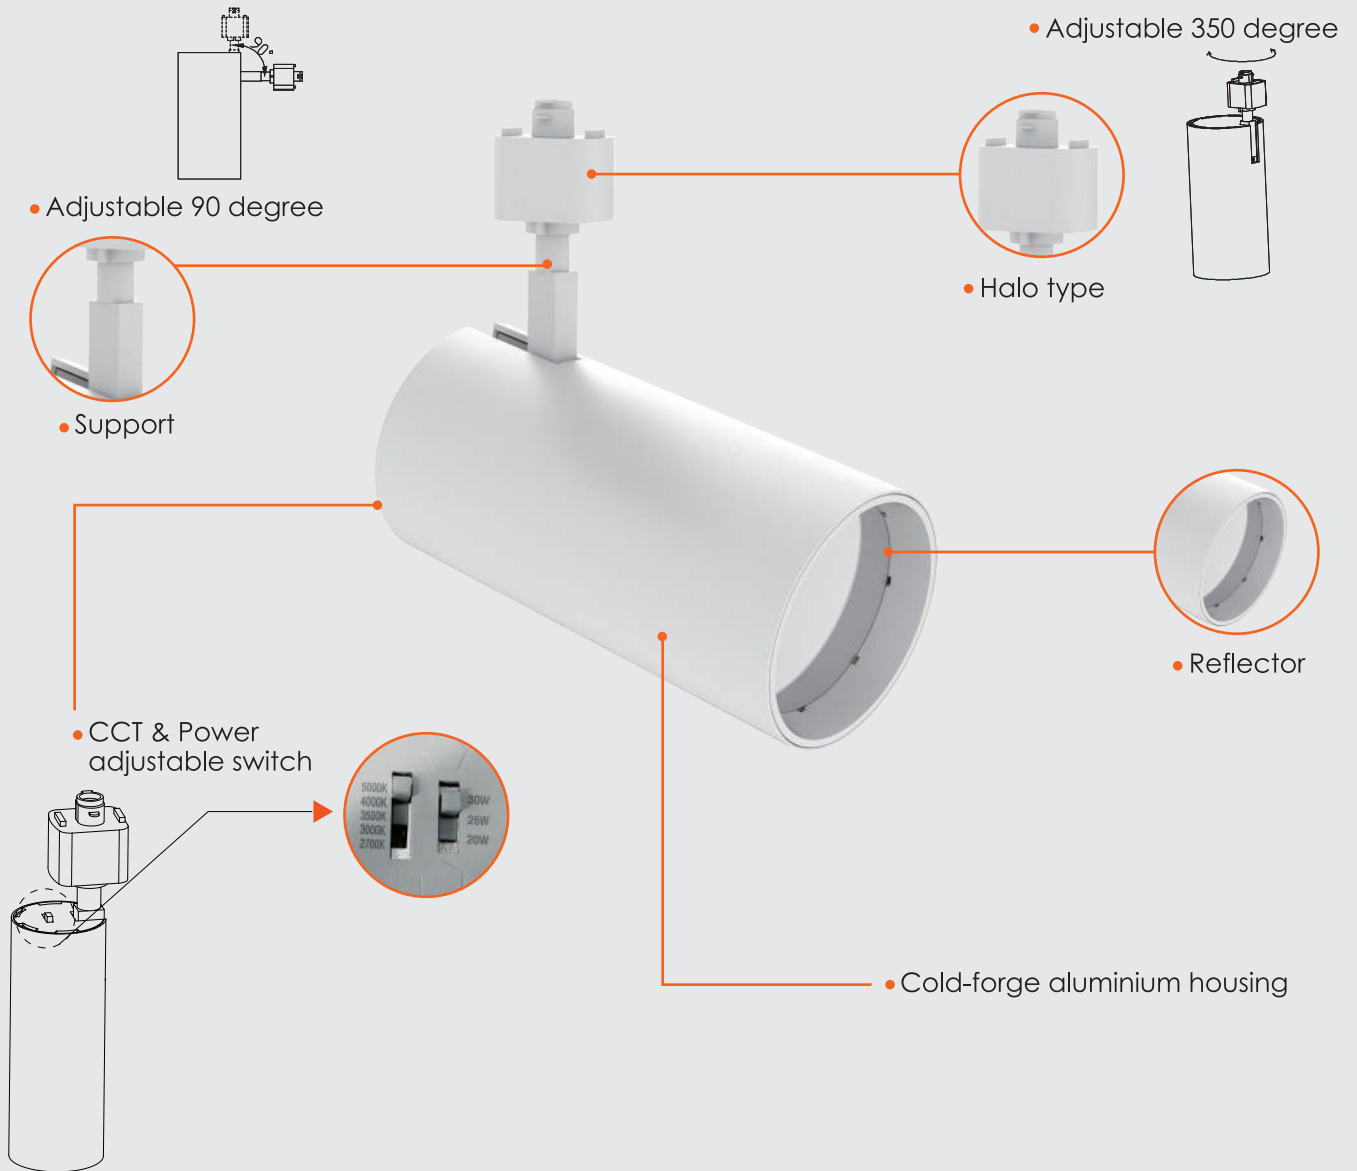

Project : _____
 Type : _____
 Drawn by : _____
 Catalogue No. : _____
 Date : _____

Specifications

Model No.	<input type="checkbox"/> VO-TRKW30-120-HL-5WAY/WH	<input type="checkbox"/> VO-TRKW30-120-HL-5WAY/BK	
General	Watts	30/25/20W	30/25/20W
	Lumen	1800-2700lm	1800-2700lm
	Base	halo base	halo base
	CCT	27/30/35/40/50K	27/30/35/40/50K
	Volts	AC120V	AC120V
	CRI	>90	>90
	Beam Angel	36°	36°
	Hours Rated	50000 hours	50000 hours
Electrical	Operating Frequency	60Hz	60Hz
	Power Factor	>0.9	>0.9
	Operating Position	Damp Location	Damp Location
	Operating Temperature	-4°F~113°F	-4°F~113°F
Physical	Lens Material	PC	PC
	Housing Color	White	Black
Additional Information	Additional Info	CCT+Power adjustable	CCT+Power adjustable
	Rated For Enclosed Fixture	NO	NO
	Warranty	5 Years	5 Years
Compliance	Safety Listing	cETL Listed	cETL Listed
	Location Rating	Damp	Damp
	Energy Star	No	No
	DLC Approved	Premium 5.1	Premium 5.1
DLC ID	S-NLXBHT	S-NLXBHT	

Features & Specifications

Construction	<ul style="list-style-type: none"> • Cold-forged aluminum heat sinks, which are optimal for heat control to ensure quality • Can pivot +/-90° vertically and rotate 350° horizontally. • CCT and power selector switch in housing • With halo base • Daisy connection with very convenient replacement in 1 minute
Mounting	<ul style="list-style-type: none"> • Available with suspending installation and surface-mounted installation
Performance Data	<ul style="list-style-type: none"> • 30/25/20W, 2700K/3000/3500/4000/5000K selectable • 90+ CRI • Electrical ratings: AC120V • High-Efficacy with precise Center Beam Candle Power • No dimming • Operating temperature: -20°C~45°C (-4°F~113°F)
Compliances	<ul style="list-style-type: none"> • cETL certified for damp locations • IP20 • DLC Premium

Dimensions & Weights

Model	VO-TRKW30
Diameter in.(cm)	3.15in(8cm)
Height in. (cm)	7.32in(18.59cm) 10.32in(26.21cm)
Net weight lbs(kg)	1.82lb(0.83kg)

VO-TRKW30-120-HL-5WAY

Product Details

Accessories(Order Separately)