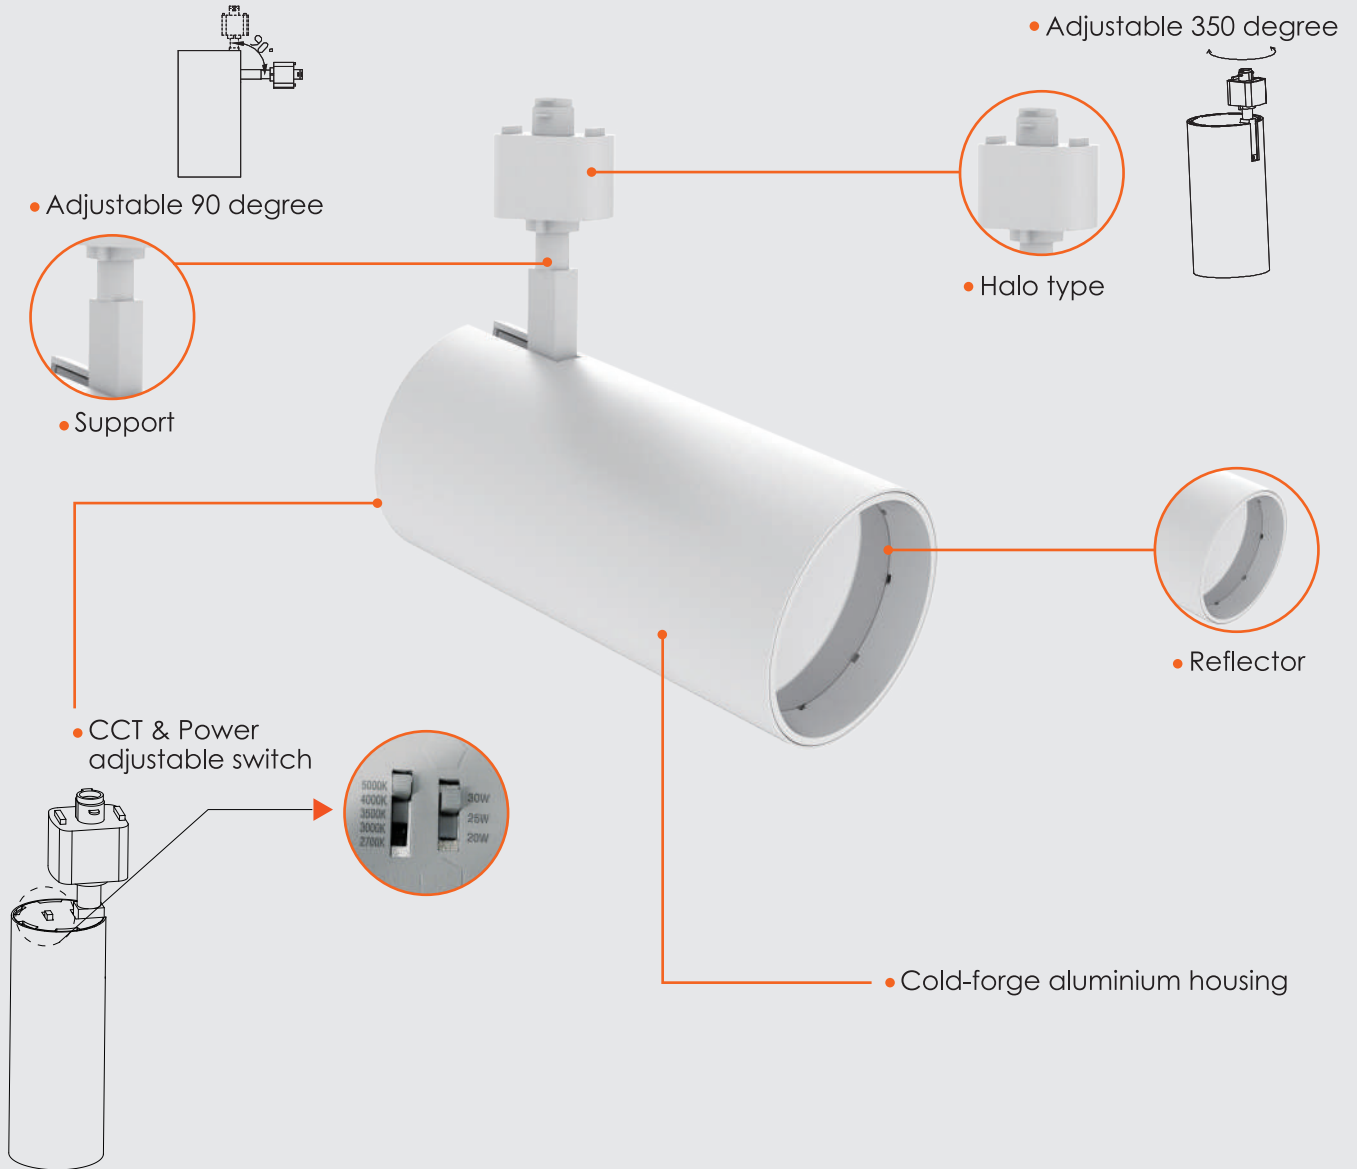

Features & Specifications

Construction	<ul style="list-style-type: none"> • Cold-forged aluminum heat sinks, which are optimal for heat control to ensure quality • Can pivot +/-90° vertically and rotate 350° horizontally. • CCT and power selector switch in housing • With halo base • Daisy connection with very convenient replacement in 1 minute
Mounting	<ul style="list-style-type: none"> • Available with suspending installation and surface-mounted installation
Performance Data	<ul style="list-style-type: none"> • 30/25/20W, 2700K/3000/3500/4000/5000K selectable • 90+ CRI • Electrical ratings: AC120V • High-Efficacy with precise Center Beam Candle Power • Triac Dimming • Operating temperature: -20°C~45°C (-4°F~113°F)
Compliances	<ul style="list-style-type: none"> • cETL certified for damp locations • IP20 • DLC Premium

Dimensions & Weights

Model	VO-TRKW30-120-HL-5WAY
Diameter in.(cm)	3.15in(8cm)
Height in. (cm)	7.32in(18.59cm) 10.32in(26.21cm)
Net weight lbs(kg)	1.82lb(0.83kg)

VO-TRKW30-120-HL-5WAY

Product Details

Accessories(Order Separately)