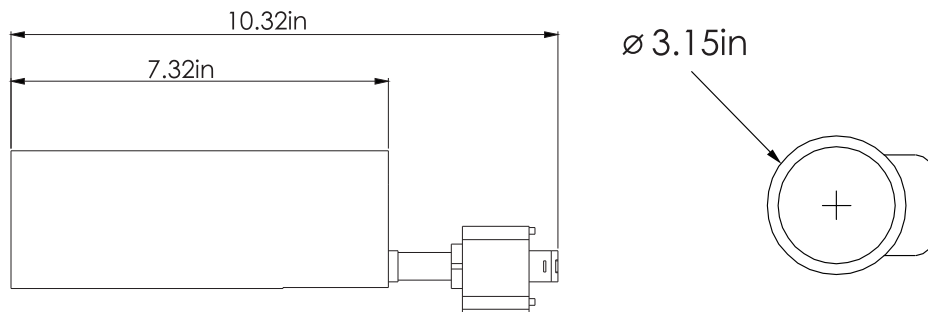

Project : _____
 Type : _____
 Drawn by : _____
 Catalogue No. : _____
 Date : _____

Specifications

Model No.		<input type="checkbox"/> VO-TRKW30-120-HL-5WAY/WH	<input type="checkbox"/> VO-TRKW30-120-HL-5WAY/BK
General	Watts	30/25/20W	30/25/20W
	Lumen	1800-2700lm	1800-2700lm
	Base	halo base	halo base
	CCT	27/30/35/40/50K	27/30/35/40/50K
	Volts	AC120V	AC120V
	CRI	>90	>90
	Beam Angel	36°	36°
	Hours Rated	50000 hours	50000 hours
Electrical	Operating Frequency	60Hz	60Hz
	Power Factor	>0.9	>0.9
	Operating Position	Damp Location	Damp Location
	Operating Temperature	-20°C~45°C (-4°F~113°F)	-20°C~45°C (-4°F~113°F)
Physical	Lens Material	PC	PC
	Housing Color	White	Black
Additional Information	Additional Info	CCT+Power adjustable	CCT+Power adjustable
	Rated For Enclosed Fixture	NO	NO
	Warranty	5 Years	5 Years
Compliance	Safety Listing	cETL Listed	cETL Listed
	Location Rating	Damp	Damp
	Energy Star	No	No
	DLC Approved	Premium 5.1	Premium 5.1
	DLC ID	S-NLXBHT	S-NLXBHT

Dimensions & Weights

Model	VO-TRKW30-120-HL-5WAY
Diameter in.(cm)	3.15in(8cm)
Height in. (cm)	7.32in(18.59cm) 10.32in(26.21cm)
Net weight lbs(kg)	1.82lb(0.83kg)

VO-TRKW30-120-HL-5WAY

Product Details

Accessories(Order Separately)