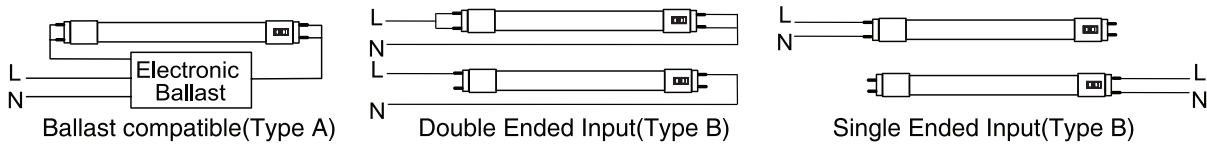

Compliances

- cULus certified
- Meets NSF requirements (Splash Zone and Non Food Zone)
- DLC 5.1 Standard

Dimensions & Weights

Model No.	PV-2FT-8WAB4KS(0000K)
Length A in.(mm)	23.73" (602.8)
Length B in.(mm)	23.45" (595.7)
Length C in.(mm)	23.17" (588.6)
Length D in.(mm)	1.00" (25.4)
Net weight kg.(lbs)	0.128 (0.28)

Product Details

Wiring Diagram

Voltage Input: AC120-347V 50/60Hz

Direct AC wiring diagram with 0 - 10V dimming system

Direct AC wiring diagram with Reverse-Phase(ELV) Dimmer

Note:For detailed applications, please refer to the dimmer instruction manual.