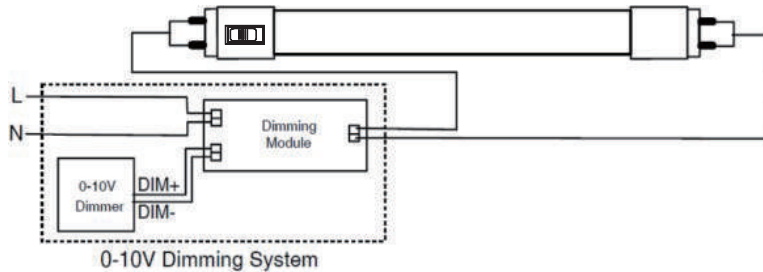

Compliances

- cULus certified
- Meets NSF requirements (Splash Zone and Non Food Zone)
- DLC 5.1 Standard

Dimensions & Weights

Model No.	PV-2FT-8WAB4KS(0000K)
Length A in.(mm)	23.73" (602.8)
Length B in.(mm)	23.45" (595.7)
Length C in.(mm)	23.17" (588.6)
Length D in.(mm)	1.00" (25.4)
Net weight kg.(lbs)	0.128 (0.28)

Product Details

Wiring Diagram

Voltage Input: AC120-347V 50/60Hz

Direct AC wiring diagram with 0 - 10V dimming system

Direct AC wiring diagram with Reverse-Phase(ELV) Dimmer

Note:For detailed applications, please refer to the dimmer instruction manual.