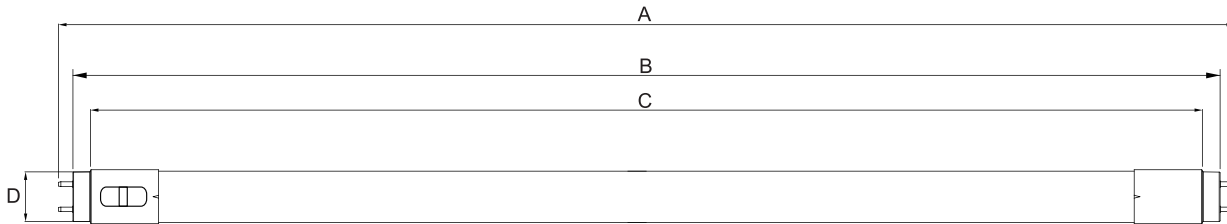

Project : _____
 Type : _____
 Drawn by : _____
 Catalogue No. : _____
 Date : _____

Specifications

Model No.		<input type="checkbox"/> PV-2FT-8WAB4KS(0000K)
General	Size	2'
	Watts	8W
	Target Lamp	17W
	Lumen	1080LM
	Base	G13
	CCT	3000K/3500K/4000K/5000K/6500K
	Volts	AC120-347V
	CRI	>83
	Beam Angel	200°
	Hours Rated	50,000 hours
	Max Compartment Size	Length: 23.73in. Width: 1in
	Ballasting Requirements	Ballast Compatible and Ballast Bypass
Electrical	Operating Frequency	50-60 Hz
	Power Factor	>0.9
	Wiring	Any 2 pins connected
	Surge Protection	Ring Wave Surge 2.5KV
	Operating Temperature	-20°C (-4°F) to 45°C (113°F)
Physical	Housing Material	Glass with PET Coating
	Housing Color	Milky
	Net weight (Kg)	0.128
Additional Information	Additional Info	Multi-Voltage
	Warranty	5 years
	Safety Listing	cULus
Compliance	Location Rating	Dry
	DLC Approved	Yes, DLC5.1 Listed
	DLC ID	S-KK9HDL

Features & Specifications

Construction

- Type A+B, work with ballast or AC120-347V direct power input, provides easy installation
- High Compatibility: Work with 130+electronic ballasts, including emergency&dimming ballasts
- Single and double-ended, any two pins connect works
- 5CCT selectable, save inventory
- Shatterproof design, lower the breakage rate also safe for shipping

Compliances

- cULus certified
- Meets NSF requirements (Splash Zone and Non Food Zone)
- DLC 5.1 Standard

Dimensions & Weights

Model No.	PV-2FT-8WAB4KS(0000K)
Length A in.(mm)	23.73" (602.8)
Length B in.(mm)	23.45" (595.7)
Length C in.(mm)	23.17" (588.6)
Length D in.(mm)	1.00" (25.4)
Net weight kg.(lbs)	0.128 (0.28)