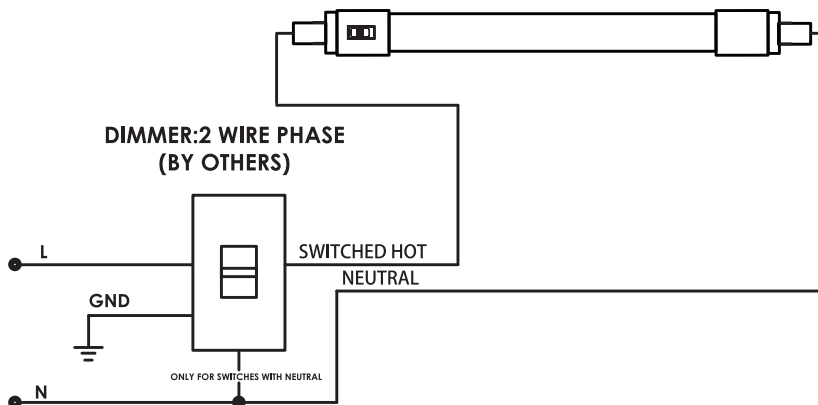

Product Details

Wiring Diagram

Voltage Input: AC120-347V 50/60Hz

Direct AC wiring diagram with 0 - 10V dimming system

Direct AC wiring diagram with Reverse-Phase(ELV) Dimmer

Note:For detailed applications, please refer to the dimmer instruction manual.