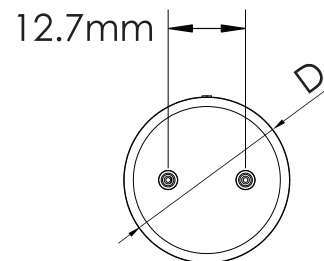

Project : _____
 Type : _____
 Drawn by : _____
 Catalogue No. : _____
 Date : _____

Specifications

Model No.		<input type="checkbox"/> PV-2FT-8WAB4KS(0000K)
General	Size	2'
	Watts	8W
	Target Lamp	17W
	Lumen	1080LM
	Base	G13
	CCT	3000K/3500K/4000K/5000K/6500K
	Volts	AC120-347V
	CRI	>83
	Beam Angel	200°
	Hours Rated	50,000 hours
	Max Compartment Size	Length: 23.73in. Width: 1in
	Ballasting Requirements	Ballast Compatible and Ballast Bypass
Electrical	Operating Frequency	50-60 Hz
	Power Factor	>0.9
	Wiring	Any 2 pins connected
	Surge Protection	Ring Wave Surge 2.5KV
	Operating Temperature	-20°C (-4°F) to 45°C (113°F)
Physical	Housing Material	Glass with PET Coating
	Housing Color	Milky
	Net weight (Kg)	0.128
Additional Information	Additional Info	Multi-Voltage
	Warranty	5 years
	Safety Listing	cULus
Compliance	Location Rating	Dry
	DLC Approved	Yes, DLC5.1 Listed
	DLC ID	S-KK9HDL

Compliances

- cULus certified
- Meets NSF requirements (Splash Zone and Non Food Zone)
- DLC 5.1 Standard

Dimensions & Weights

Model No.	PV-2FT-8WAB4KS(0000K)
Length A in.(mm)	23.73" (602.8)
Length B in.(mm)	23.45" (595.7)
Length C in.(mm)	23.17" (588.6)
Length D in.(mm)	1.00" (25.4)
Net weight kg.(lbs)	0.128 (0.28)