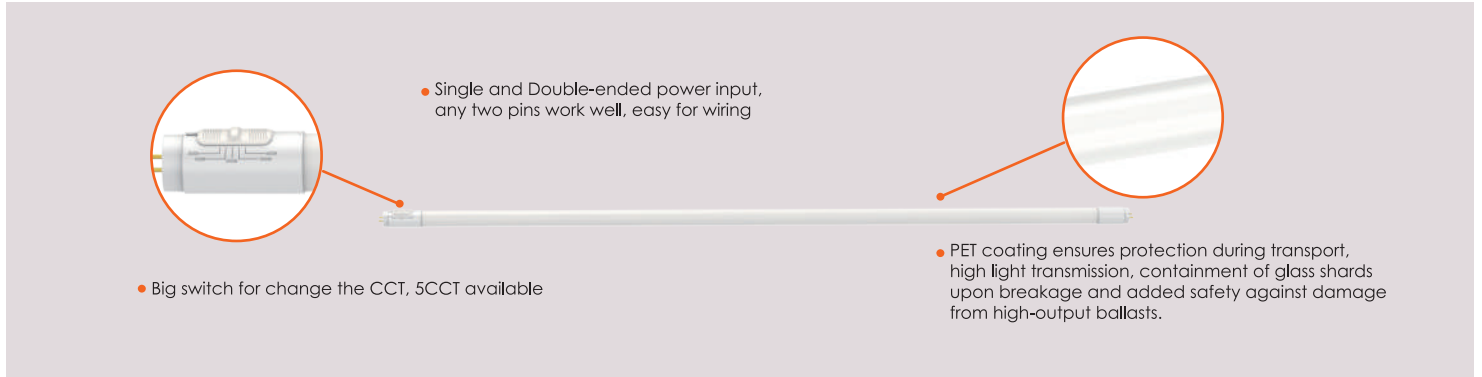

Product Details