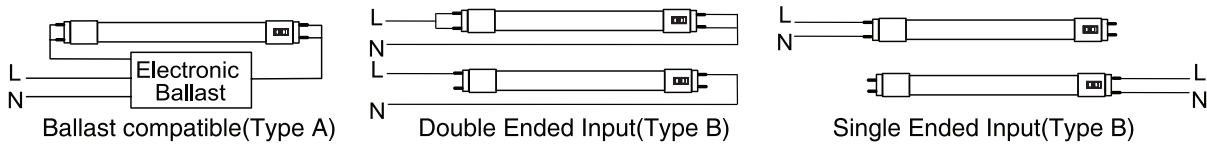

Compliances

- cULus certified
- Meets NSF requirements (Splash Zone and Non Food Zone)
- DLC 5.1 Standard

Dimensions & Weights

Model No.	PV-3FT-12WAB4JS(0000K)
Length A in.(mm)	35.73" (907.6)
Length B in.(mm)	35.45" (900.5)
Length C in.(mm)	35.17" (893.4)
Length D in.(mm)	1.00" (25.4)
Net weight kg.(lbs)	0.175 (0.38)

Product Details

Wiring Diagram

Voltage Input: AC120-347V 50/60Hz

Direct AC wiring diagram with 0 - 10V dimming system

Direct AC wiring diagram with Reverse-Phase (ELV) Dimmer

Note: For detailed applications, please refer to the dimmer instruction manual.