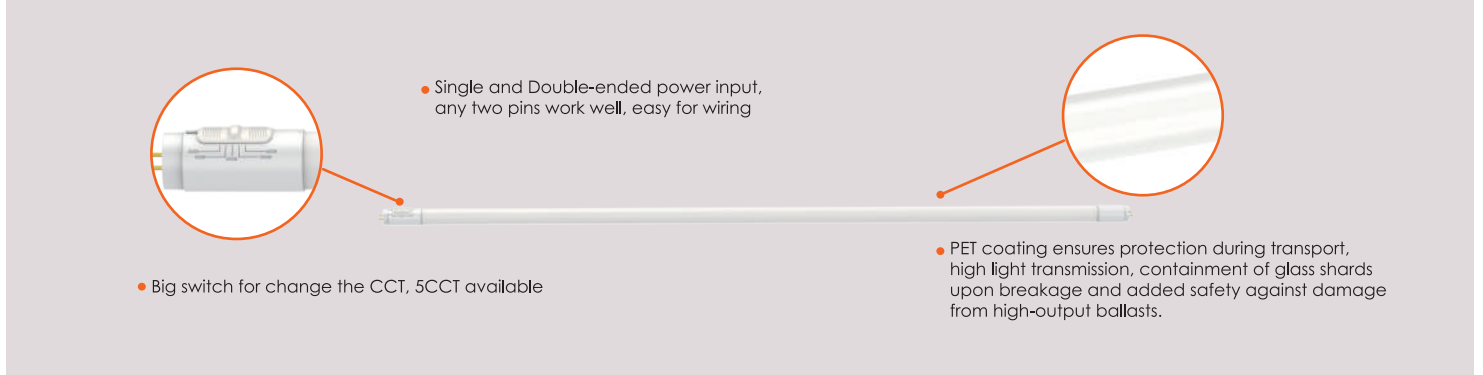

Product Details