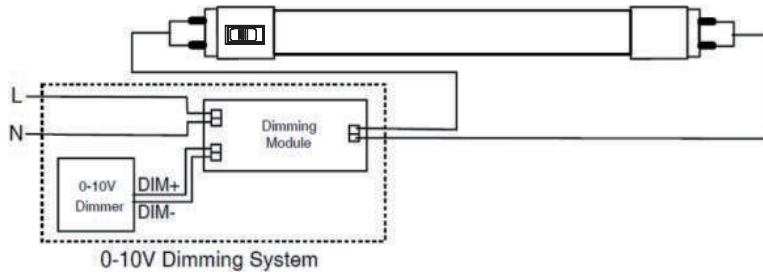

Compliances

- cULus certified
- Meets NSF requirements (Splash Zone and Non Food Zone)
- DLC 5.1 Standard

Dimensions & Weights

Model No.	PV-3FT-12WAB4JS(0000K)
Length A in.(mm)	35.73" (907.6)
Length B in.(mm)	35.45" (900.5)
Length C in.(mm)	35.17" (893.4)
Length D in.(mm)	1.00" (25.4)
Net weight kg.(lbs)	0.175 (0.38)

Product Details

Wiring Diagram

Voltage Input: AC120-347V 50/60Hz

Direct AC wiring diagram with 0 - 10V dimming system

Direct AC wiring diagram with Reverse-Phase (ELV) Dimmer

Note: For detailed applications, please refer to the dimmer instruction manual.