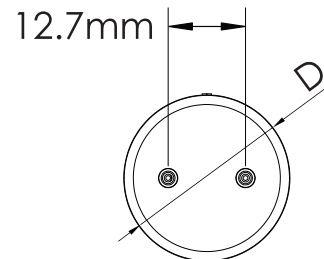

Project : _____
 Type : _____
 Drawn by : _____
 Catalogue No. : _____
 Date : _____

Specifications

Model No.		<input type="checkbox"/> PV-3FT-12WAB4JS(0000K)
General	Size	3'
	Watts	12W
	Target Lamp	25W
	Lumen	1620LM
	Base	G13
	CCT	3000K/3500K/4000K/5000K/6500K
	Volts	AC120-347V
	CRI	>83
	Beam Angel	200°
	Hours Rated	50,000 hours
	Max Compartment Size	Length: 35.73in. Width: 1in
	Ballasting Requirements	Ballast Compatible and Ballast Bypass
Electrical	Operating Frequency	50-60 Hz
	Power Factor	>0.9
	Wiring	Any 2 pins connected
	Surge Protection	Ring Wave Surge 2.5KV
	Operating Temperature	-20°C (-4°F) to 45°C (113°F)
Physical	Housing Material	Glass with PET Coating
	Housing Color	Milky
	Net weight (Kg)	0.175
Additional Information	Additional Info	Multi-Voltage
	Warranty	5 years
Compliance	Safety Listing	cULus
	Location Rating	Dry
	DLC Approved	Yes, DLC5.1 Listed
	DLC ID	S-ZSV6FT

Compliances

- cULus certified
- Meets NSF requirements (Splash Zone and Non Food Zone)
- DLC 5.1 Standard

Dimensions & Weights

Model No.	PV-3FT-12WAB4JS(0000K)
Length A in.(mm)	35.73" (907.6)
Length B in.(mm)	35.45" (900.5)
Length C in.(mm)	35.17" (893.4)
Length D in.(mm)	1.00" (25.4)
Net weight kg.(lbs)	0.175 (0.38)