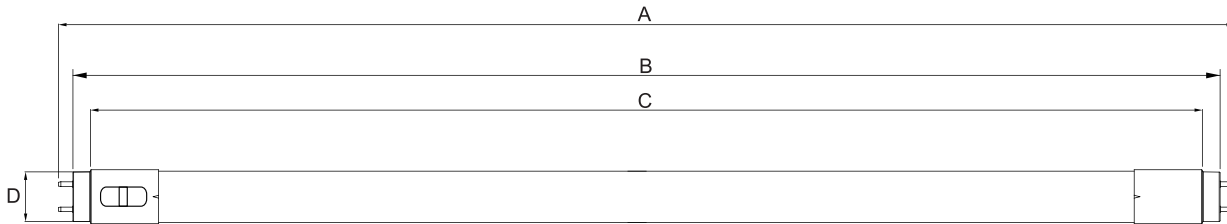

Project : _____
 Type : _____
 Drawn by : _____
 Catalogue No. : _____
 Date : _____

Specifications

Model No.		<input type="checkbox"/> PV-3FT-12WAB4JS(0000K)
General	Size	3'
	Watts	12W
	Target Lamp	25W
	Lumen	1620LM
	Base	G13
	CCT	3000K/3500K/4000K/5000K/6500K
	Volts	AC120-347V
	CRI	>83
	Beam Angel	200°
	Hours Rated	50,000 hours
	Max Compartment Size	Length: 35.73in. Width: 1in
	Ballasting Requirements	Ballast Compatible and Ballast Bypass
Electrical	Operating Frequency	50-60 Hz
	Power Factor	>0.9
	Wiring	Any 2 pins connected
	Surge Protection	Ring Wave Surge 2.5KV
	Operating Temperature	-20°C (-4°F) to 45°C (113°F)
Physical	Housing Material	Glass with PET Coating
	Housing Color	Milky
	Net weight (Kg)	0.175
Additional Information	Additional Info	Multi-Voltage
	Warranty	5 years
Compliance	Safety Listing	cULus
	Location Rating	Dry
	DLC Approved	Yes, DLC5.1 Listed
	DLC ID	S-ZSV6FT

Features & Specifications

Construction

- Type A+B, work with ballast or AC120-347V direct power input, provides easy installation
- High Compatibility: Work with 130+electronic ballasts, including emergency&dimming ballasts
- Single and double-ended, any two pins connect works
- 5CCT selectable, save inventory
- Shatterproof design, lower the breakage rate also safe for shipping

Compliances

- cULus certified
- Meets NSF requirements (Splash Zone and Non Food Zone)
- DLC 5.1 Standard

Dimensions & Weights

Model No.	PV-3FT-12WAB4JS(0000K)
Length A in.(mm)	35.73" (907.6)
Length B in.(mm)	35.45" (900.5)
Length C in.(mm)	35.17" (893.4)
Length D in.(mm)	1.00" (25.4)
Net weight kg.(lbs)	0.175 (0.38)