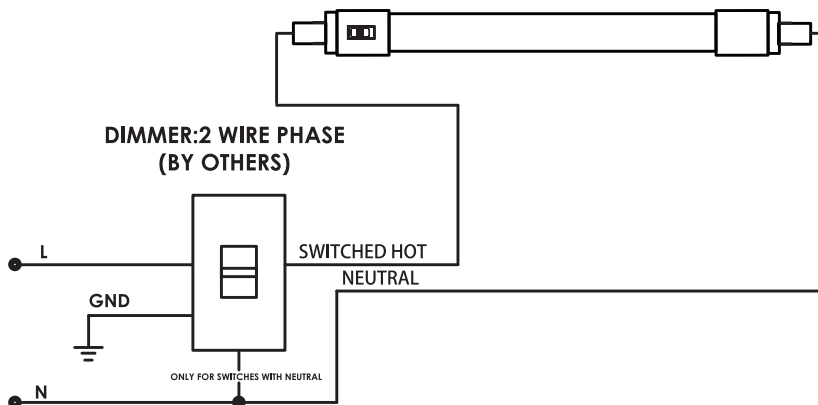

Product Details

Wiring Diagram

Voltage Input: AC120-347V 50/60Hz

Direct AC wiring diagram with 0 - 10V dimming system

Direct AC wiring diagram with Reverse-Phase (ELV) Dimmer

Note: For detailed applications, please refer to the dimmer instruction manual.