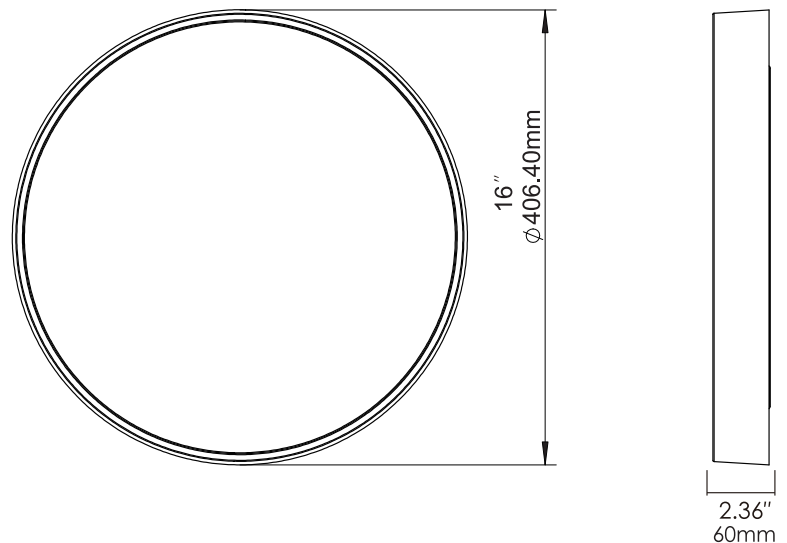

Project : _____
 Type : _____
 Drawn by : _____
 Catalogue No. : _____
 Date : _____

Specifications

Model No.		<input type="checkbox"/> VO-FB16W24-120-D-5Way/WH	<input type="checkbox"/> VO-FB16W24-120-D-5Way/BK	<input type="checkbox"/> VO-FB16W24-120-D-5Way/BN
General	Watts	24/22/20/18/15W Adj	24/22/20/18/15W Adj	24/22/20/18/15W Adj
	Lumen	2000LM	2000LM	2000LM
	CCT	2700K/3000K/3500K/4000K/5000K Adj	2700K/3000K/3500K/4000K/5000K Adj	2700K/3000K/3500K/4000K/5000K Adj
	HID Equivalent	125W	125W	125W
	Volts	120V	120V	120V
	CRI	>80	>80	>80
	Beam Angle	115°	115°	115°
	Hours Rated	50000 hours	50000 hours	50000 hours
	Min Compartment Size	Ø16"x2.01"	Ø16"x2.01"	Ø16"x2.01"
Electrical	Operating Frequency	50-60Hz	50-60Hz	50-60Hz
	Power Factor	>0.7	>0.7	>0.7
	Operating Position	surface mounted	surface mounted	surface mounted
	Surge Protection	Built-in surge protection-2.5KV	Built-in surge protection-2.5KV	Built-in surge protection-2.5KV
	Operating Temperature	-20°C /-4°F to 40°C/104°F	-20°C /-4°F to 40°C/104°F	-20°C /-4°F to 40°C/104°F
Physical	Lens Material	PMMA	PMMA	PMMA
	Housing Color	White	Black	Brush Nickel
	Weight (Kg)	1.069	1.069	1.069
Additional Information	Additional Info	5 way CCT and 5 way wattage	5 way CCT and 5 way wattage	5 way CCT and 5 way wattage
	Warranty	5 years	5 years	5 years
Compliance	Safety Listing	CETLus-Listed	CETLus-Listed	CETLus-Listed
	Location Rating	Damp location	Damp location	Damp location
	Energy Star	No	No	No
	DLC Approved	No	No	No
	DLC ID	No	No	No

Dimensions & Weights

Model	VO-FB16W24-120-D-5Way
Diameter in.(mm)	16 in(406mm)
Height in. (mm)	2.36 in(60mm)
Net weight (lbs)	2.36

Product Details

Compatible Dimmers

BRAND	MODEL
HILUTRON	DVCL-153PLH
LUTRON	S600-P
LUTRON	DV600-P15
LUTRON	MACL-153M
LUTRON	CTCL-153P
LUTRON	MS-OPS2
LUTRON	CTCL-153P
LUTRON	PD-6WCL
LEVITON	6674
LEVITON	6681