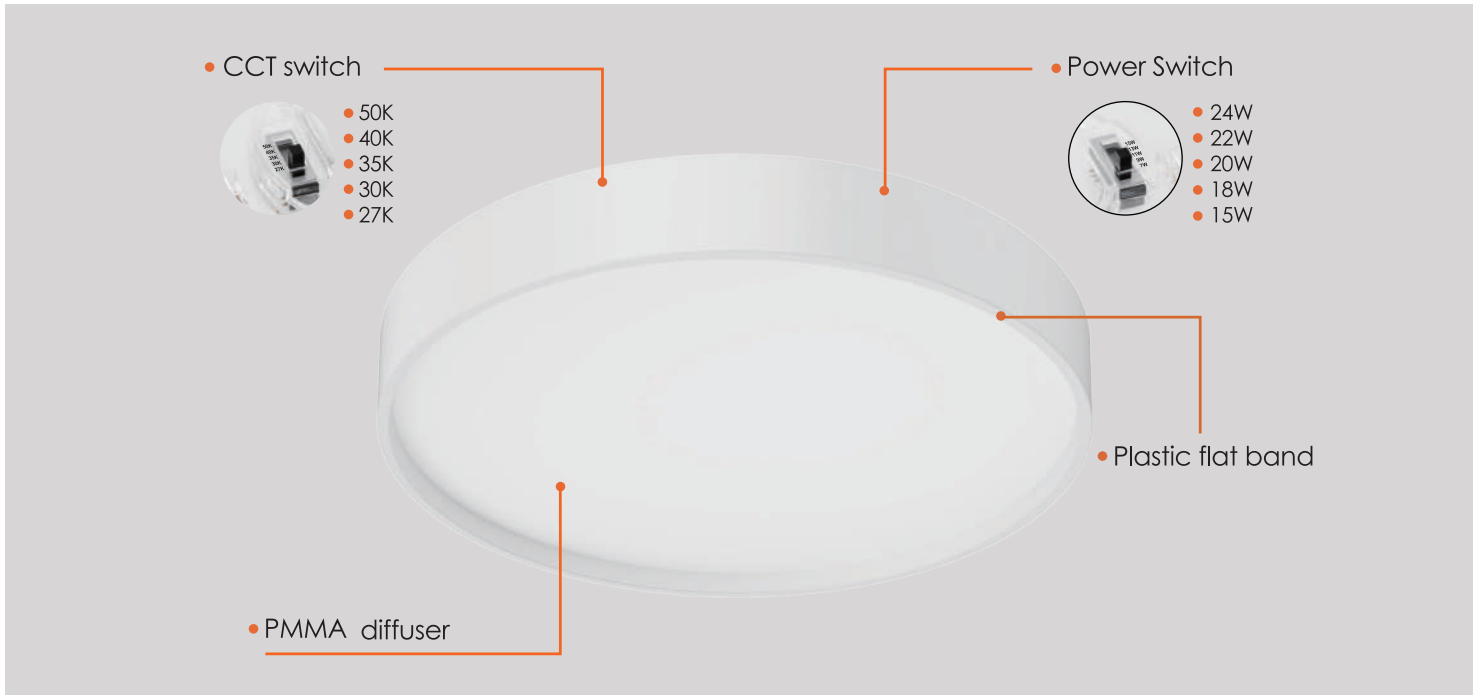

Features & Specifications

Construction	<ul style="list-style-type: none"> • Iron with PMMA diffuser • Multiple LED array for uniform illumination • CCT switches and Power switches are placed directly on the ring • Modern flat band flush mount ceiling light surrounded by a white finish PMMA diffuser with low glow
Mounting	<ul style="list-style-type: none"> • Easy installation for remodel or new construction applications
Performance Data	<ul style="list-style-type: none"> • Available in 2700k/3000k/3500k/4000k/5000k selectable color temperature • Available in 24W/22W/20W/18W/15W adjustable wattage • 80+ CRI • Electrical ratings: 120v • Estimated life of over 100 000 hours to L70 • ELV & TRIAC Dimming • 2.5kV surge protection (standard) • Operating temperature: -20°C /-4°F to 40°C /104°F
Compliances	<ul style="list-style-type: none"> • ETL certified for damp locations • IP20

Dimensions & Weights

Model	VO-FB16W24-120-D-5Way
Diameter in.(mm)	16 in(406mm)
Height in. (mm)	2.36 in(60mm)
Net weight (lbs)	2.36

Product Details

Compatible Dimmers

BRAND	MODEL
HILUTRON	DVCL-153PLH
LUTRON	S600-P
LUTRON	DV600-P15
LUTRON	MACL-153M
LUTRON	CTCL-153P
LUTRON	MS-OPS2
LUTRON	CTCL-153P
LUTRON	PD-6WCL
LEVITON	6674
LEVITON	6681