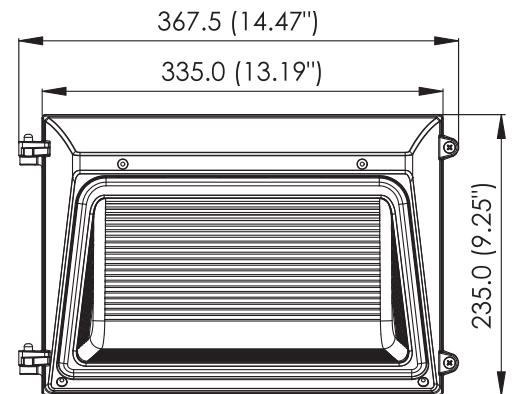

Project : _____
 Type : _____
 Drawn by : _____
 Catalogue No. : _____
 Date : _____

Specifications

Model No.		VO-WPRW120-347-3WAY-BA
General	Watts	120W/100W/80W/60W Adjustable
	Lumen	9000-18000LM
	CCT	3500K/4000K/5000K Adjustable
	Volts	120-347V
	CRI	>80
	Beam Angle	Narrow:100°x 107°/Medium:97°x 102° /Wide:88°x 94° Adjustable
	Hours Rated	50,000 hours
Electrical	Operating Frequency	50-60Hz
	Power Factor	≥0.9
	Surge Protection	Built-in surge protection-6KV
	Operating Temperature	-40°C (-40°F) TO 45°C (113°F)
Physical	LED Type	SMD2835
	LED QTY	468PCS
	Housing	Die Casting Aluminum
	Lens Material	Glass
	Housing Color	Bronze
	Weight (Kg)	3.3
Additional Information	Ik rating	IK08
	Function	Built-in Photocell
	Additional Info	CCT+Power+Angle Adjustable
	Rated For Enclosed Fixture	Yes
Compliance	Warranty	5 years
	Safety Listing	cUL/DLC
	Location Rating	Wet
	DLC Approved	Yes
DLC ID	/	

Features & Specifications

Construction	<ul style="list-style-type: none"> • Die-casting aluminum material provides optimal heat dissipation • Opti-select capability accomplished 3 different beam angle Narrow, Medium, Wide • CCT & Power adjustable • Built-in Photocell
Mounting	<ul style="list-style-type: none"> • Wall Mount
Performance Data	<ul style="list-style-type: none"> • Available in 3500K/4000K/5000K selectable • Electrical ratings: 120-347 VAC • Estimated life of over 50,000 hours to L70 • 0-10 V dimming driver.
Compliances	<ul style="list-style-type: none"> • cUL certified for wet locations • IP65 • DLC Premium

Dimensions & Weights

Model No.	VO-WPRW120-347-3WAY-BA
Length in.(cm)	14.47 inch (36.75)
Width in.(cm)	9.25 inch (23.5)
Height in.(cm)	6.45 inch (16.39)
Net weight Kgs.(lbs)	3.3 kgs (7.28)

Product Details

- Die-cast aluminum
- Glass lens, T4(N)/T3(M)/T2(W) beam angle
- Built-in Photocell
- Photocell ON/OFF
- 4 Wattages select: 120W/100W/80W/60W
- 3 CCT Select: 3500K/4000K/5000K
- 1/2" Knockouts

Photometric Specifications