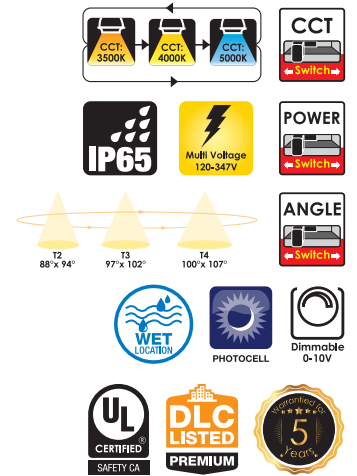

Project : _____
 Type : _____
 Drawn by : _____
 Catalogue No. : _____
 Date : _____

Specifications

Model No.		VO-WPRW120-347-3WAY-BA
General	Watts	120W/100W/80W/60W Adjustable
	Lumen	9000-18000LM
	CCT	3500K/4000K/5000K Adjustable
	Volts	120-347V
	CRI	>80
	Beam Angle	Narrow:100°x 107°/Medium:97°x 102° /Wide:88°x 94° Adjustable
	Hours Rated	50,000 hours
Electrical	Operating Frequency	50-60Hz
	Power Factor	≥0.9
	Surge Protection	Built-in surge protection-6KV
	Operating Temperature	-40°C (-40°F) TO 45°C (113°F)
Physical	LED Type	SMD2835
	LED QTY	468PCS
	Housing	Die Casting Aluminum
	Lens Material	Glass
	Housing Color	Bronze
	Weight (Kg)	3.3
Additional Information	Ik rating	IK08
	Function	Built-in Photocell
	Additional Info	CCT+Power+Angle Adjustable
	Rated For Enclosed Fixture	Yes
Compliance	Warranty	5 years
	Safety Listing	cUL/DLC
	Location Rating	Wet
	DLC Approved	Yes
DLC ID	/	

Features & Specifications

Construction	<ul style="list-style-type: none"> • Die-casting aluminum material provides optimal heat dissipation • Opti-select capability accomplished 3 different beam angle Narrow, Medium, Wide • CCT & Power adjustable • Built-in Photocell
Mounting	<ul style="list-style-type: none"> • Wall Mount
Performance Data	<ul style="list-style-type: none"> • Available in 3500K/4000K/5000K selectable • Electrical ratings: 120-347 VAC • Estimated life of over 50,000 hours to L70 • 0-10 V dimming driver.
Compliances	<ul style="list-style-type: none"> • cUL certified for wet locations • IP65 • DLC Premium

Dimensions & Weights

Model No.	VO-WPRW120-347-3WAY-BA
Length in.(cm)	14.47 inch (36.75)
Width in.(cm)	9.25 inch (23.5)
Height in.(cm)	6.45 inch (16.39)
Net weight Kgs.(lbs)	3.3 kgs (7.28)

Product Details