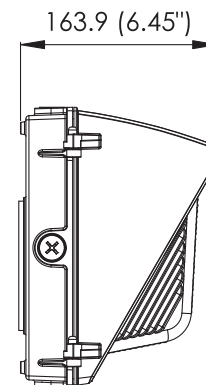

Project : _____
 Type : _____
 Drawn by : _____
 Catalogue No. : _____
 Date : _____

Specifications

Model No.		VO-WPRW120-347-3WAY-BA
General	Watts	120W/100W/80W/60W Adjustable
	Lumen	9000-18000LM
	CCT	3500K/4000K/5000K Adjustable
	Volts	120-347V
	CRI	>80
	Beam Angle	Narrow:100°x 107°/Medium:97°x 102° /Wide:88°x 94° Adjustable
	Hours Rated	50,000 hours
Electrical	Operating Frequency	50-60Hz
	Power Factor	≥0.9
	Surge Protection	Built-in surge protection-6KV
	Operating Temperature	-40°C (-40°F) TO 45°C (113°F)
Physical	LED Type	SMD2835
	LED QTY	468PCS
	Housing	Die Casting Aluminum
	Lens Material	Glass
	Housing Color	Bronze
	Weight (Kg)	3.3
Additional Information	Ik rating	IK08
	Function	Built-in Photocell
	Additional Info	CCT+Power+Angle Adjustable
	Rated For Enclosed Fixture	Yes
Compliance	Warranty	5 years
	Safety Listing	cUL/DLC
	Location Rating	Wet
	DLC Approved	Yes
DLC ID	/	

Dimensions & Weights

Model No.	VO-WPRW120-347-3WAY-BA
Length in.(cm)	14.47 inch (36.75)
Width in.(cm)	9.25 inch (23.5)
Height in.(cm)	6.45 inch (16.39)
Net weight Kgs.(lbs)	3.3 kgs (7.28)

Product Details

- Die-cast aluminum
- Glass lens, T4(N)/T3(M)/T2(W) beam angle
- Built-in Photocell
- Photocell ON/OFF
- 4 Wattages select: 120W/100W/80W/60W
- 3 CCT Select: 3500K/4000K/5000K
- 1/2" Knockouts

Photometric Specifications