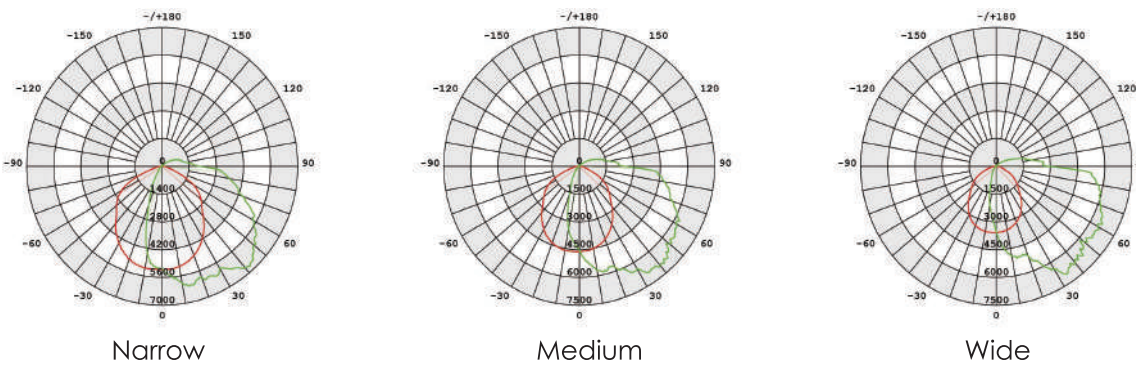

Project : _____
 Type : _____
 Drawn by : _____
 Catalogue No. : _____
 Date : _____

Specifications

Model No.		VO-WPRW120-347-3WAY-BA
General	Watts	120W/100W/80W/60W Adjustable
	Lumen	9000-18000LM
	CCT	3500K/4000K/5000K Adjustable
	Volts	120-347V
	CRI	>80
	Beam Angle	Narrow:100°x 107°/Medium:97°x 102° /Wide:88°x 94° Adjustable
	Hours Rated	50,000 hours
Electrical	Operating Frequency	50-60Hz
	Power Factor	≥0.9
	Surge Protection	Built-in surge protection-6KV
	Operating Temperature	-40°C (-40°F) TO 45°C (113°F)
Physical	LED Type	SMD2835
	LED QTY	468PCS
	Housing	Die Casting Aluminum
	Lens Material	Glass
	Housing Color	Bronze
	Weight (Kg)	3.3
Additional Information	Ik rating	IK08
	Function	Built-in Photocell
	Additional Info	CCT+Power+Angle Adjustable
	Rated For Enclosed Fixture	Yes
Compliance	Warranty	5 years
	Safety Listing	cUL/DLC
	Location Rating	Wet
	DLC Approved	Yes
DLC ID	/	

Dimensions & Weights

Model No.	VO-WPRW120-347-3WAY-BA
Length in.(cm)	14.47 inch (36.75)
Width in.(cm)	9.25 inch (23.5)
Height in.(cm)	6.45 inch (16.39)
Net weight Kgs.(lbs)	3.3 kgs (7.28)

Product Details

- Die-cast aluminum
- Glass lens, T4(N)/T3(M)/T2(W) beam angle
- Built-in Photocell
- Photocell ON/OFF
- 4 Wattages select: 120W/100W/80W/60W
- 3 CCT Select: 3500K/4000K/5000K
- 1/2" Knockouts

Photometric Specifications