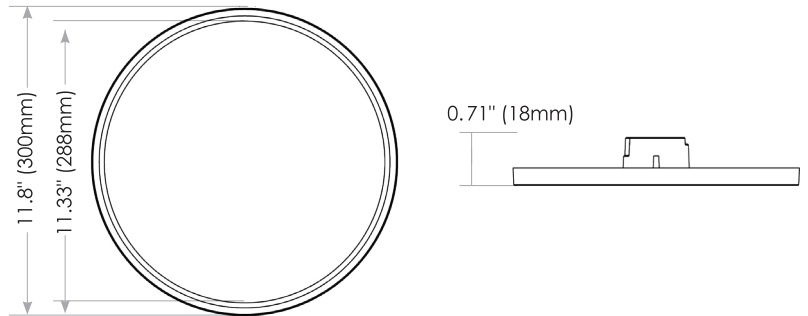

Innovation & Quality

www.votatec.ca

12" Slim Flush Mount

5WAY CCT Adjustable / 120-347V

Project : _____
 Type : _____
 Drawn by : _____
 Catalogue No. : _____
 Date : _____

Specifications

Model No.		□ P6112-K248-N347W5T-W1
General	Size	12"
	Watts	24 W
	HID Equivalent	160W
	Lumen	2100LM
	CCT	2700/3000K/3500K/4000K/5000K Adj
	Volts	AC120-347V
	CRI	>80
	Beam Angle	120degree
	Hours Rated	50000 hours
	Min Compartment Size	φ11.8"×0.71"
Electrical	Operating Frequency	50/60Hz
	Power Factor	>0.9
	Operating Position	Both Horizontal&Vertical
	Surge Protection	External surge protection-1KV
	Operating Temperature	-20°C(-4°F) TO 45°C(113°F)
Physical	Lens Material	Plastic
	Housing Color	White
	Weight (Kg)	1.00
Additional Information	Additional Info	CCT adjustable
	Rated For Enclosed Fixture	Yes
	Warranty	5 years
Compliance	Safety Listing	cETLus-Listed
	Location Rating	Damp
	Energy Star	No
	DLC Approved	No

Dimensions & Weights

Model	P6112-K248-N347W5T-W1
Diameter in.(mm)	11.8" (300mm)
Height in. (mm)	0.71" (18mm)
Net weight (lbs)	2.2

Product Details

- Change CCT with accessible switches

2700/3000/3500/4000/5000K Adj