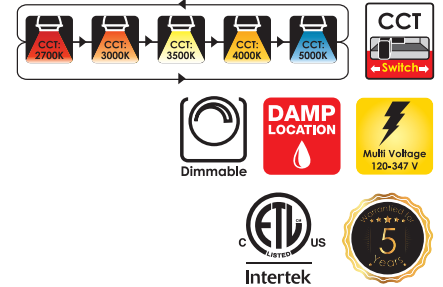

Innovation & Quality

www.votatec.ca

12" Slim Flush Mount

5WAY CCT Adjustable / 120-347V

Project : _____
 Type : _____
 Drawn by : _____
 Catalogue No. : _____
 Date : _____

Specifications

Model No.		□ P6112-K248-N347W5T-W1
General	Size	12"
	Watts	24 W
	HID Equivalent	160W
	Lumen	2100LM
	CCT	2700/3000K/3500K/4000K/5000K Adj
	Volts	AC120-347V
	CRI	>80
	Beam Angle	120degree
	Hours Rated	50000 hours
	Min Compartment Size	φ11.8"×0.71"
Electrical	Operating Frequency	50/60Hz
	Power Factor	>0.9
	Operating Position	Both Horizontal&Vertical
	Surge Protection	External surge protection-1KV
	Operating Temperature	-20°C(-4°F) TO 45°C(113°F)
Physical	Lens Material	Plastic
	Housing Color	White
	Weight (Kg)	1.00
Additional Information	Additional Info	CCT adjustable
	Rated For Enclosed Fixture	Yes
	Warranty	5 years
Compliance	Safety Listing	cETLus-Listed
	Location Rating	Damp
	Energy Star	No
	DLC Approved	No

Features & Specifications

Construction	<ul style="list-style-type: none"> • Ultra-modern slim edge-lit design makes any room architecturally pleasing • External driver, Flicker free • Good Quality LGP & diffuser Plate • Stable design for the whole structure
Mounting	<ul style="list-style-type: none"> • Easy installation for remodel or new construction application
Performance Data	<ul style="list-style-type: none"> • Available in 2700K/3000K/3500K/4000/5000K Selectable color temperature • 80+CRI • Electrical ratings:120-347V • Estimated life of over 50000 hours to L70 • 120-347V dimming driver with this luminaire • 1KV surge protection (standard) • Operating temperature: -20°C(-4°F) TO 45°C(113°F) • Dimmable fixture will operate smoothly with most residential dimmers from a 100% brightness to a low of 10% of the original light intensity
Compliances	<ul style="list-style-type: none"> • cETLus certified for damp locations