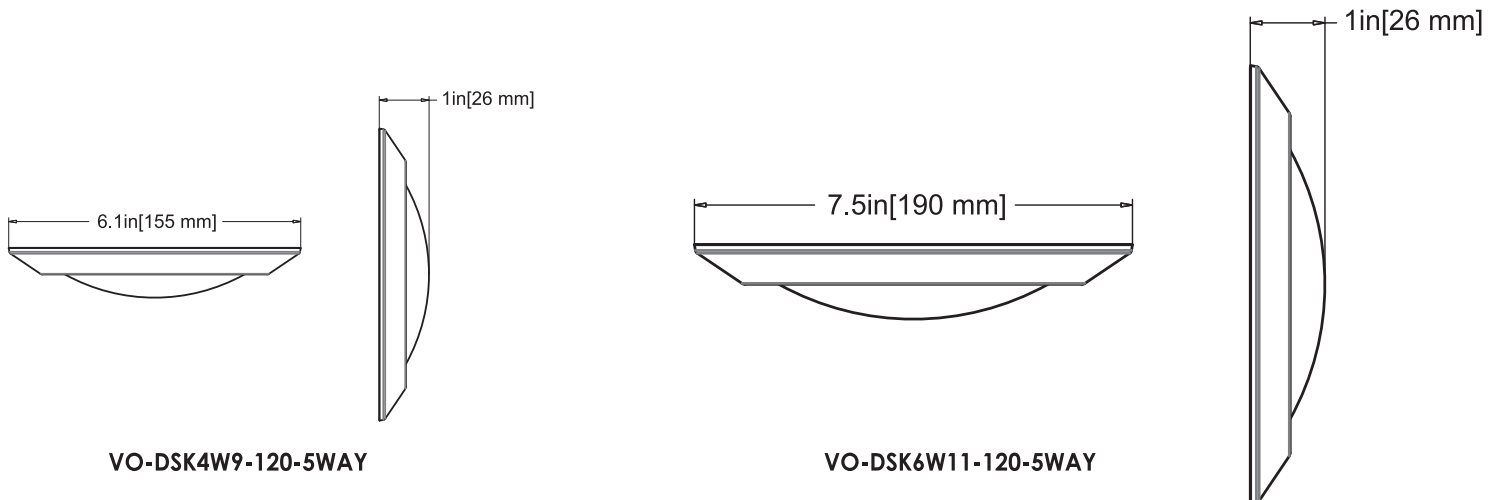

Project : _____
 Type : _____
 Drawn by : _____
 Catalogue No. : _____
 Date : _____

Specifications

Model No.		<input type="checkbox"/> VO-DSK4W9-120-5WAY	<input type="checkbox"/> VO-DSK6W11-120-5WAY
General	Size	Ø 4.0"	Ø 6.0"
	Watts	9W	11W
	Lumen	700LM	1000LM
	CCT	2700K/3000K/3500K/4000K/5000K	2700K/3000K/3500K/4000K/5000K
	Volts	120V	120V
	CRI	>90	>90
	Beam Angle	120°	120°
	Hours Rated	50000 hours	50000 hours
	Min Compartment Size	Ø 6.0" X 1.0"	Ø 7.5" X 1.0"
	Electrical	Operating Frequency	60Hz
Power Factor		>0.9	>0.9
Operating Position		Both Horizontal&Vertical	Both Horizontal&Vertical
Surge Protection		Built-in surge protection-2.5KV	Built-in surge protection-2.5KV
Operating Temperature		-20°C /-4°F to 40°C/104°F	-20°C /-4°F to 40°C/104°F
Physical	Lens Material	PC	PC
	Housing Color	White	White
	Weight (Kg)	0.116	0.175
Additional Information	Additional Info	5 way CCT	5 way CCT
	Warranty	5 years	5 years
Compliance	Safety Listing	CETLus-Listed	CETLus-Listed
	Location Rating	Wet Location	Wet Location
	Energy Star	No	No
	DLC Approved	No	No

Features & Specifications

Construction	<ul style="list-style-type: none"> • Plastic Housing with PC lens • Multiple LED array for uniform illumination • CCT switches and Mode switches are placed discretely on the back
Mounting	<ul style="list-style-type: none"> • Easy installation for remodel or new construction applications
Performance Data	<ul style="list-style-type: none"> • Available in 2700K/3000K/3500K/4000K/5000K selectable color temperature • 90+ CRI • Electrical ratings: 120v • Estimated life of over 50000 hours to L70 • 2.5kV surge protection (standard) • Operating temperature: -20°C /-4°F to 40°C/104°F
Compliances	<ul style="list-style-type: none"> • cETL certified for wet location • IP20

Dimensions & Weights

Model	VO-DSK4W9-120-5WAY	VO-DSK6W11-120-5WAY
Diameter in (mm)	Ø 6.0"(155 mm)	Ø 7.5"(190 mm)
Height in (mm)	Ø 1.0"(26 mm)	Ø 1.0"(26 mm)
Net weight Kgs (lbs)	0.115Kgs(0.255 lbs)	0.385Kgs(0.174 lbs)