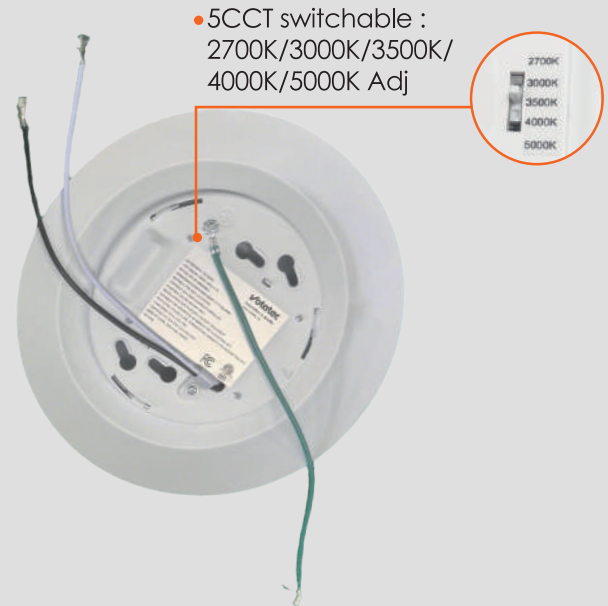

Product Details