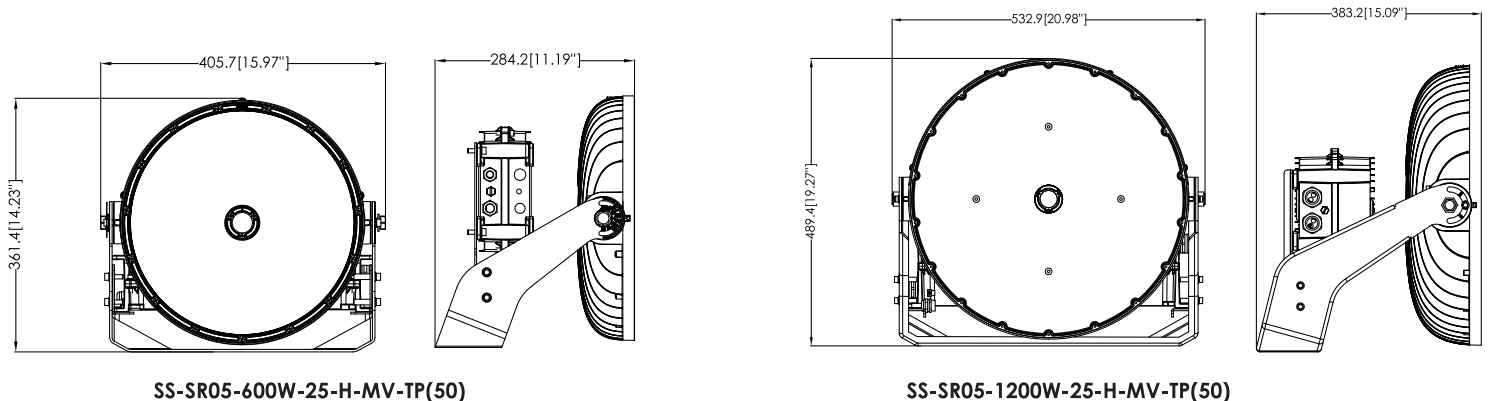

## Specifications

Model No.		<input type="checkbox"/> SS-SR05-600W-25-H-MV-TP(50)	<input type="checkbox"/> SS-SR05-1200W-25-H-MV-TP(50)
General	Watts	600W/500W/400W/300W	1200W/1000W/900W/800W
	Lumen	102000LM/85000LM/68000LM/51000LM	204000Lm/170000Lm/153000Lm/136000Lm
	CCT	5000K	5000K
	Volts	AC120-347V	AC120-347V
	CRI	Ra>70	Ra>70
	Beam Angle	25°	25°
	Hours Rated	50000 hours	50000 hours
Electrical	Operating Frequency	50/60HZ	50/60HZ
	Power Factor	>0.9	>0.9
	Surge Protection	10KV	10KV
	Operating Temperature	-40°C to 45°C (-40°F to 113°F)	-40°C to 45°C (-40°F to 113°F)
Physical	Lens Material	PC	PC
	Housing Color	Black	Black
	Weight	10.89Kgs	20.9Kgs
	IK Rating	IK08	IK08
Additional Information	Additional Info	Power Adjustable	Power Adjustable
	Warranty	5 Years	5 Years
Compliance	Safety Listing	cULus-Listed	cULus-Listed
	Location Rating	Wet	Wet
	Energy Star	No	No
	DLC Approved	Yes, DLC 6.0 premium	Yes, DLC 6.0 premium
	DLC ID	Under Application	Under Application

### Dimensions & Weights

Model No.	SS-SR05-600W-25-H-MV-TP(50)	SS-SR05-1200W-25-H-MV-TP(50)
Size in. (mm)	15.97x14.23x11.19 in (405x361x284 mm)	20.98x19.27x15.09 in ( 533x490x383 mm)
Net Weight kgs(lbs)	10.89Kgs(24.03lbs)	20.9Kgs(46.08lbs)