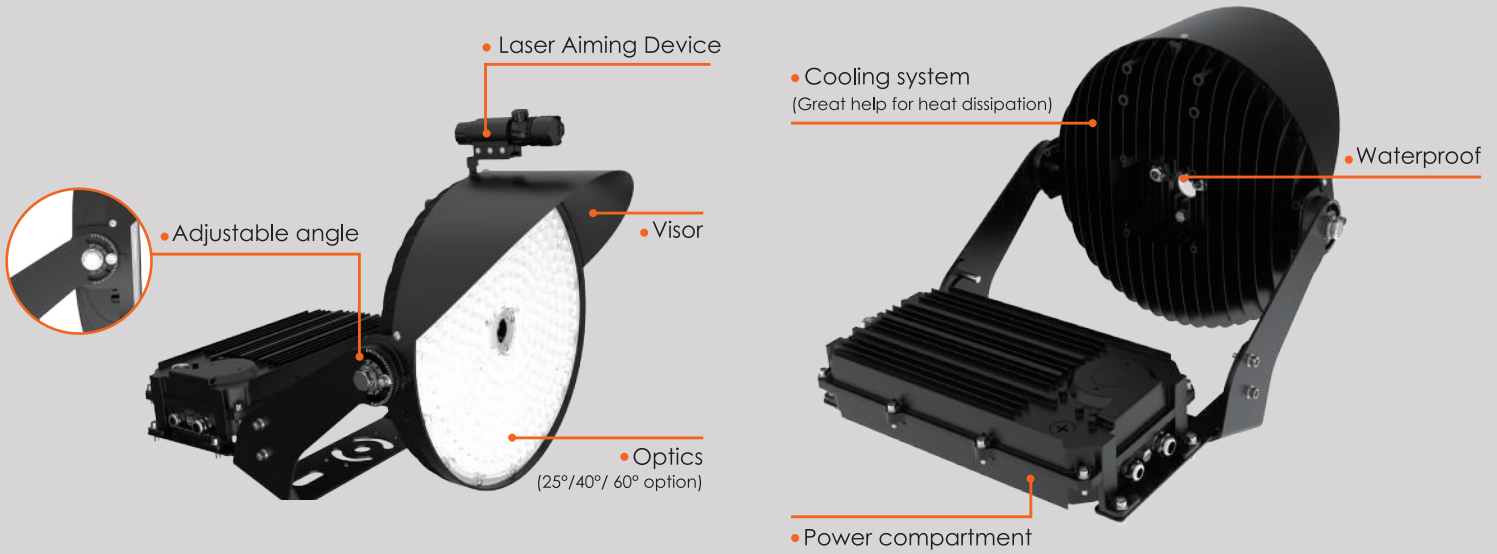

Product Details